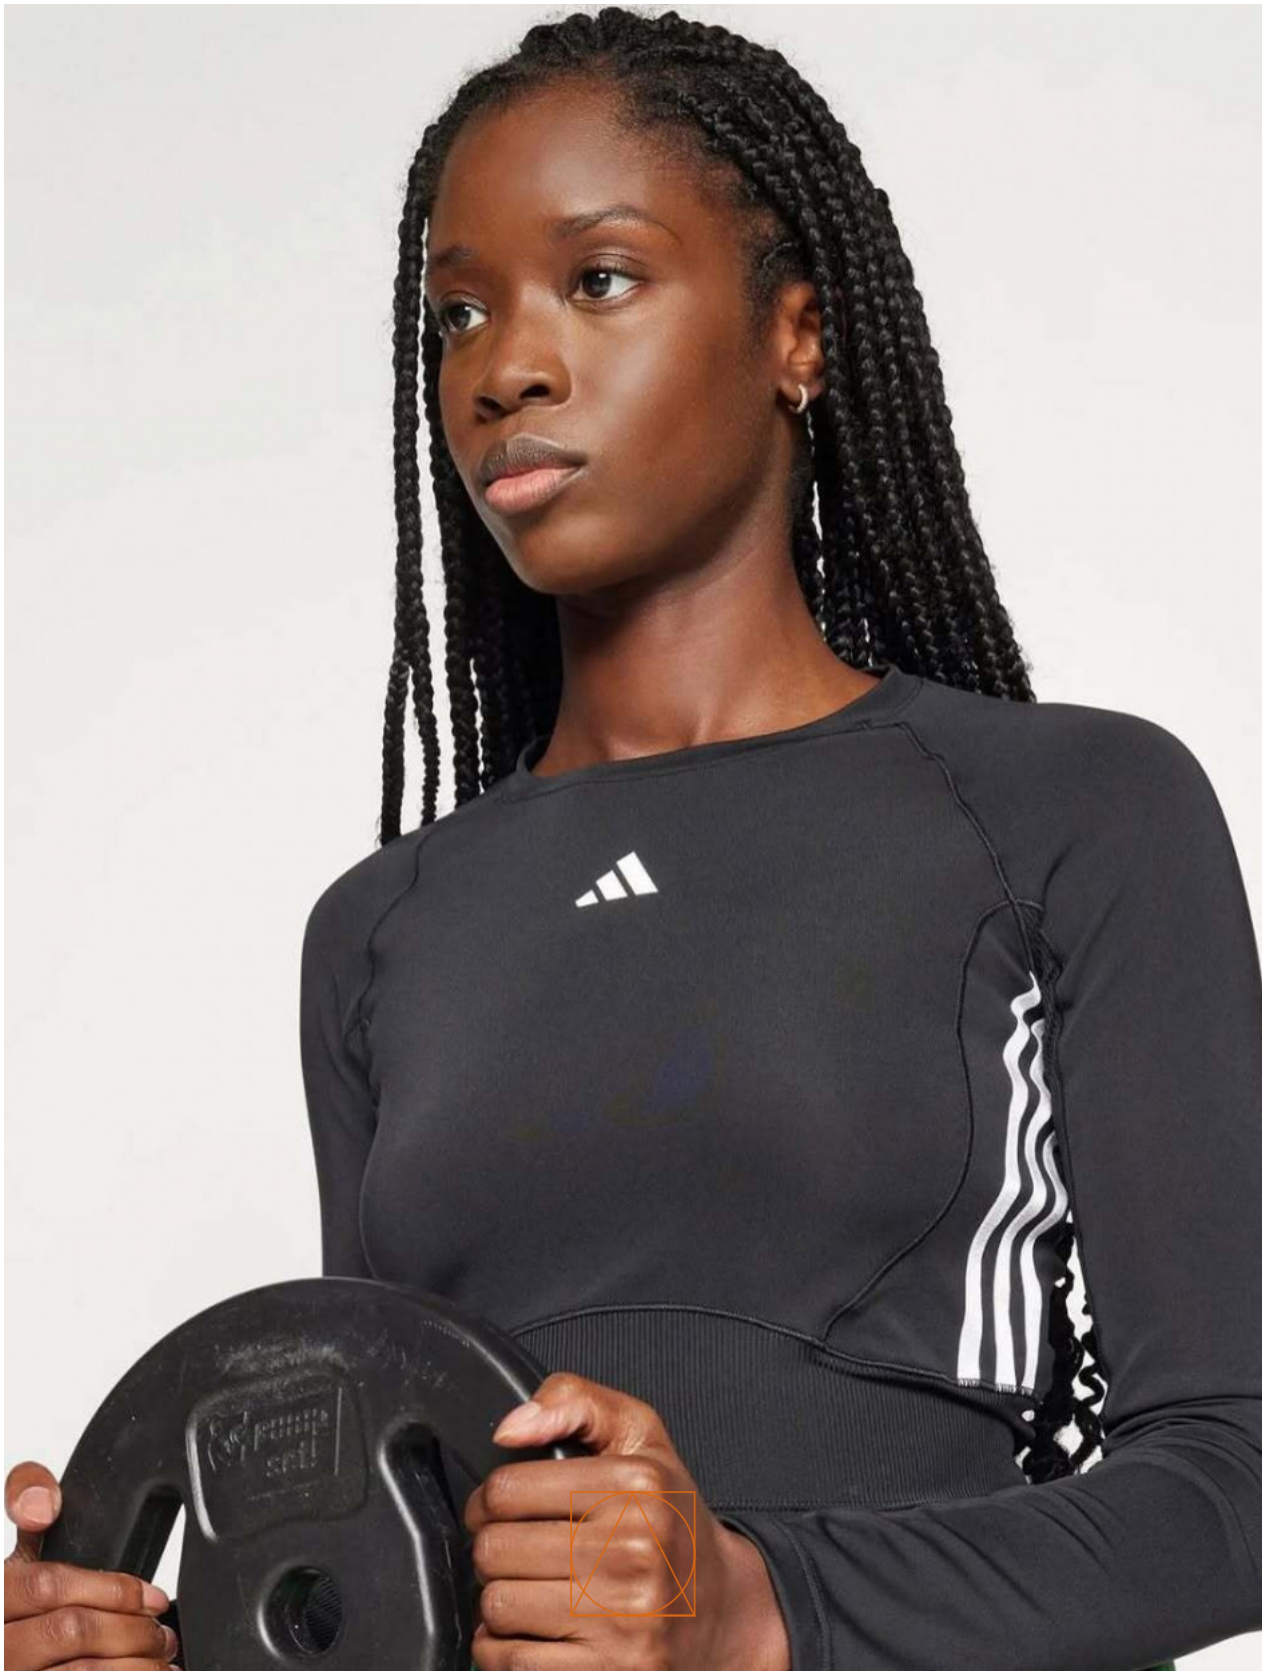

IZAIO

MANAGEMENT

CELINE HILLMANN

HEIGHT	BUST	WAIST	HIPS	HAIR	EYES	DRESS	SHOES
175	79	60	86	black	brown	34	39

www.izaio.de