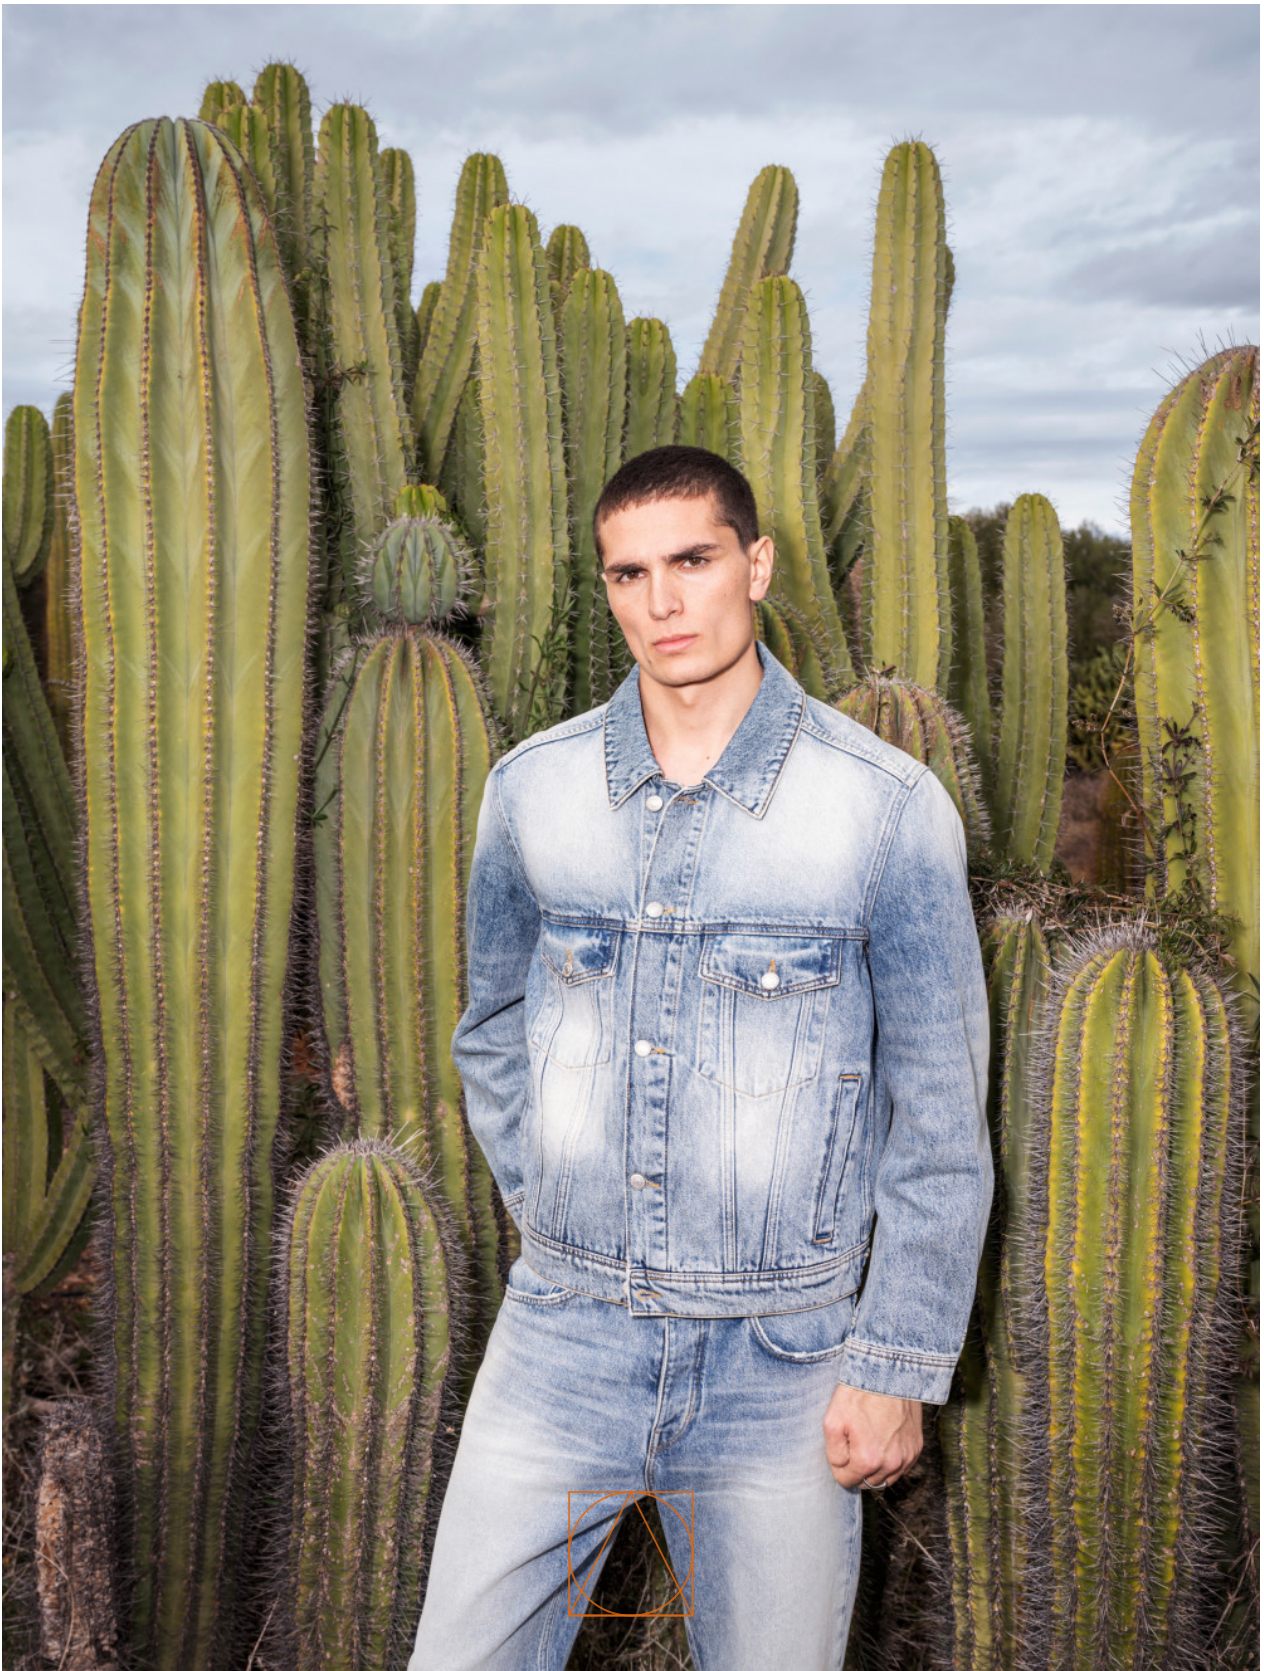

IZAIO

MANAGEMENT

KORAY GARBI

HEIGHT	CHEST	WAIST	HIPS	HAIR	EYES	SUIT	SHOES
188	95	76	97	brown	brown	50	44

www.izaio.de