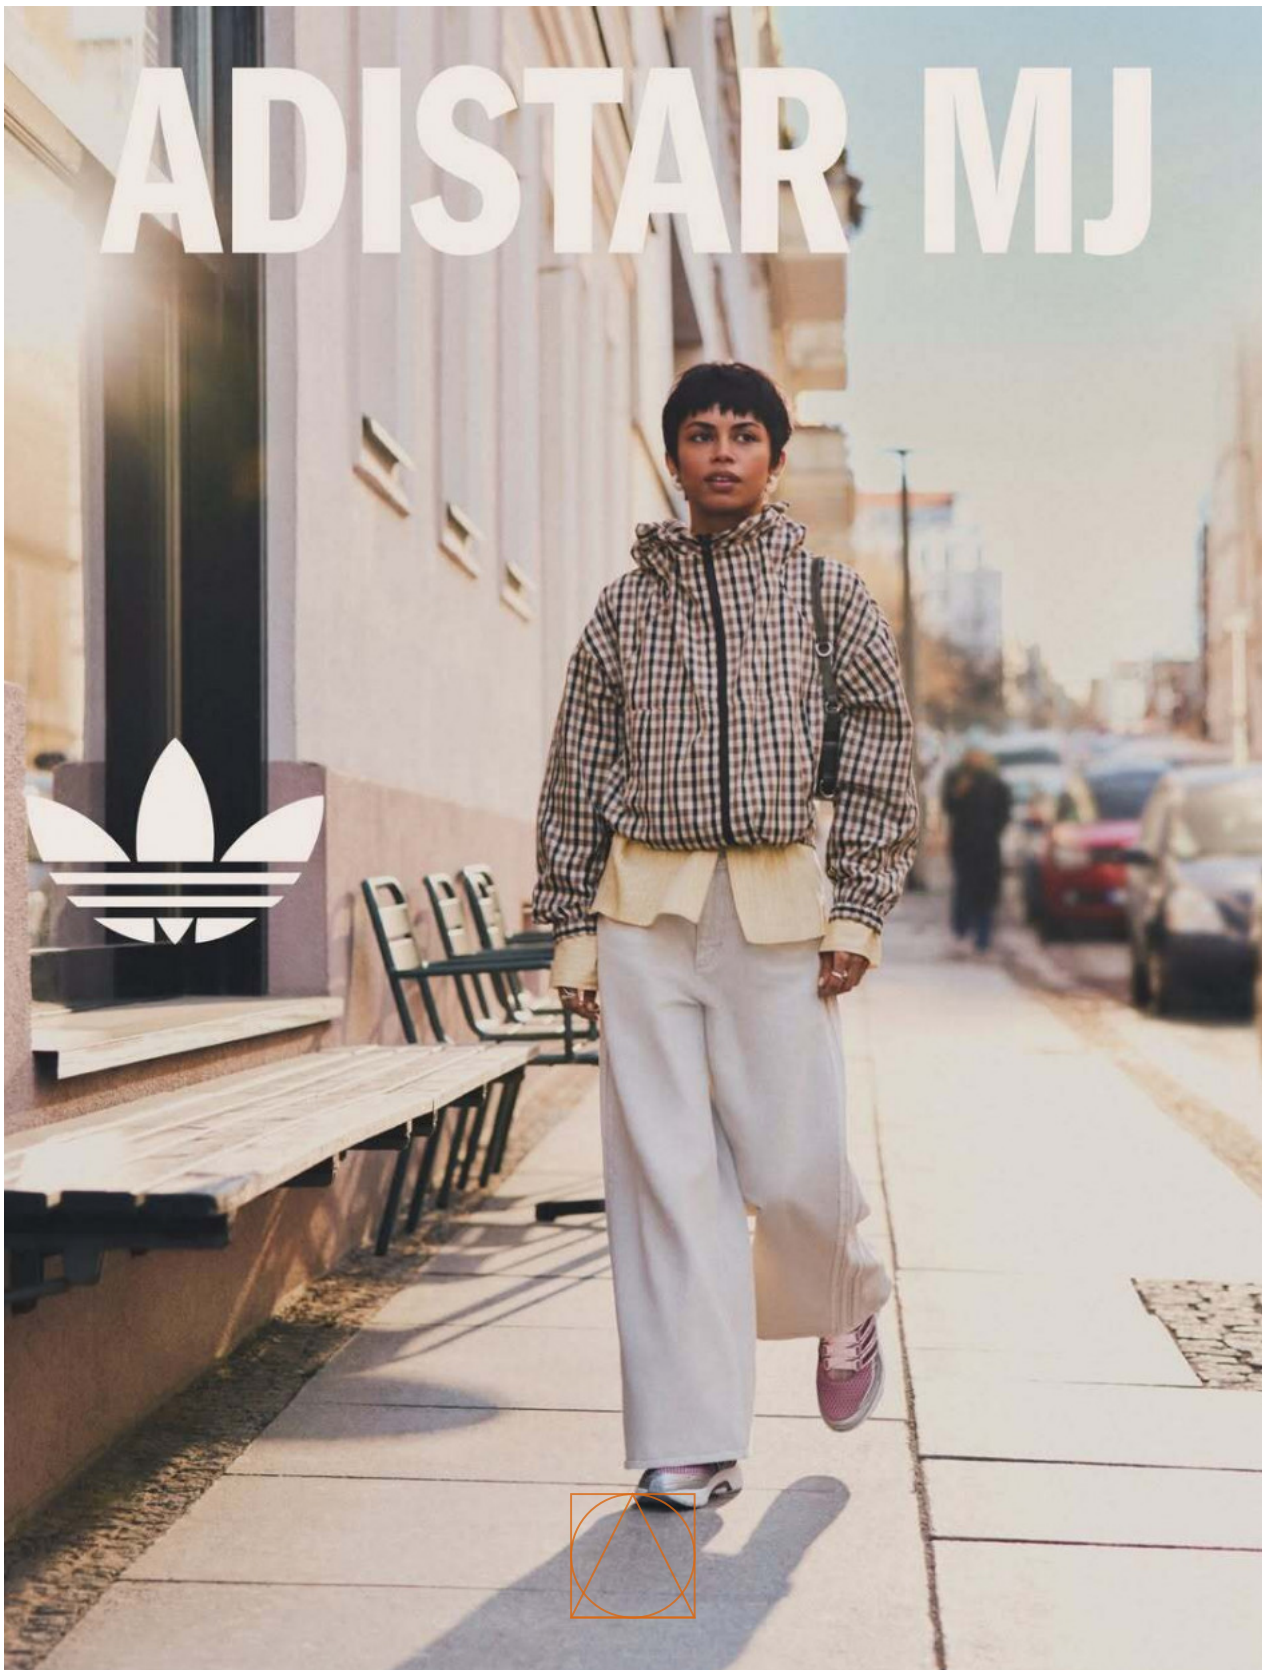

IZAIO

MANAGEMENT

RIYA HAMID

HEIGHT	BUST	WAIST	HIPS	HAIR	EYES	DRESS	SHOES
162	75	59	84	black	brown	34	38

www.izaio.de