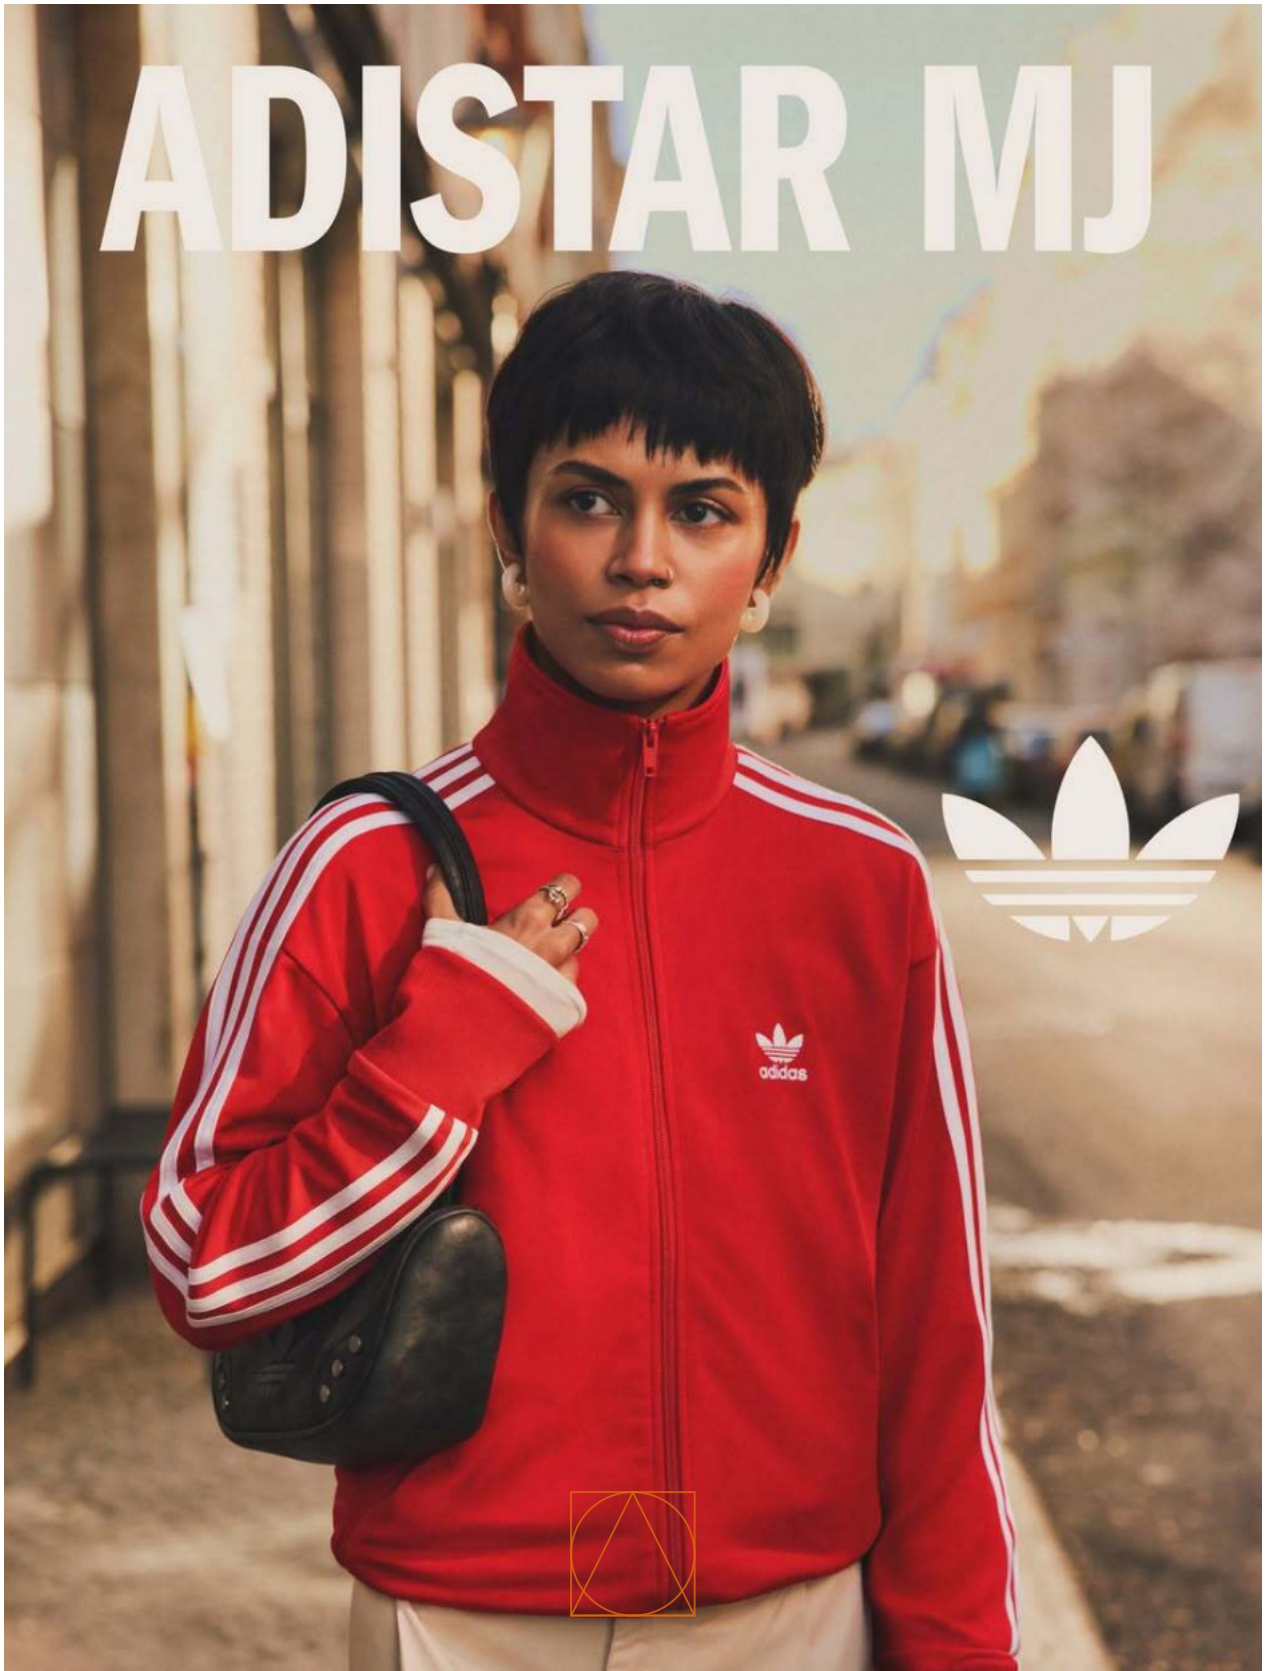

IZAIO

MANAGEMENT

ADISTAR MJ

RIYA HAMID

HEIGHT	BUST	WAIST	HIPS	HAIR	EYES	DRESS	SHOES
162	75	59	84	black	brown	34	38

www.izaio.de