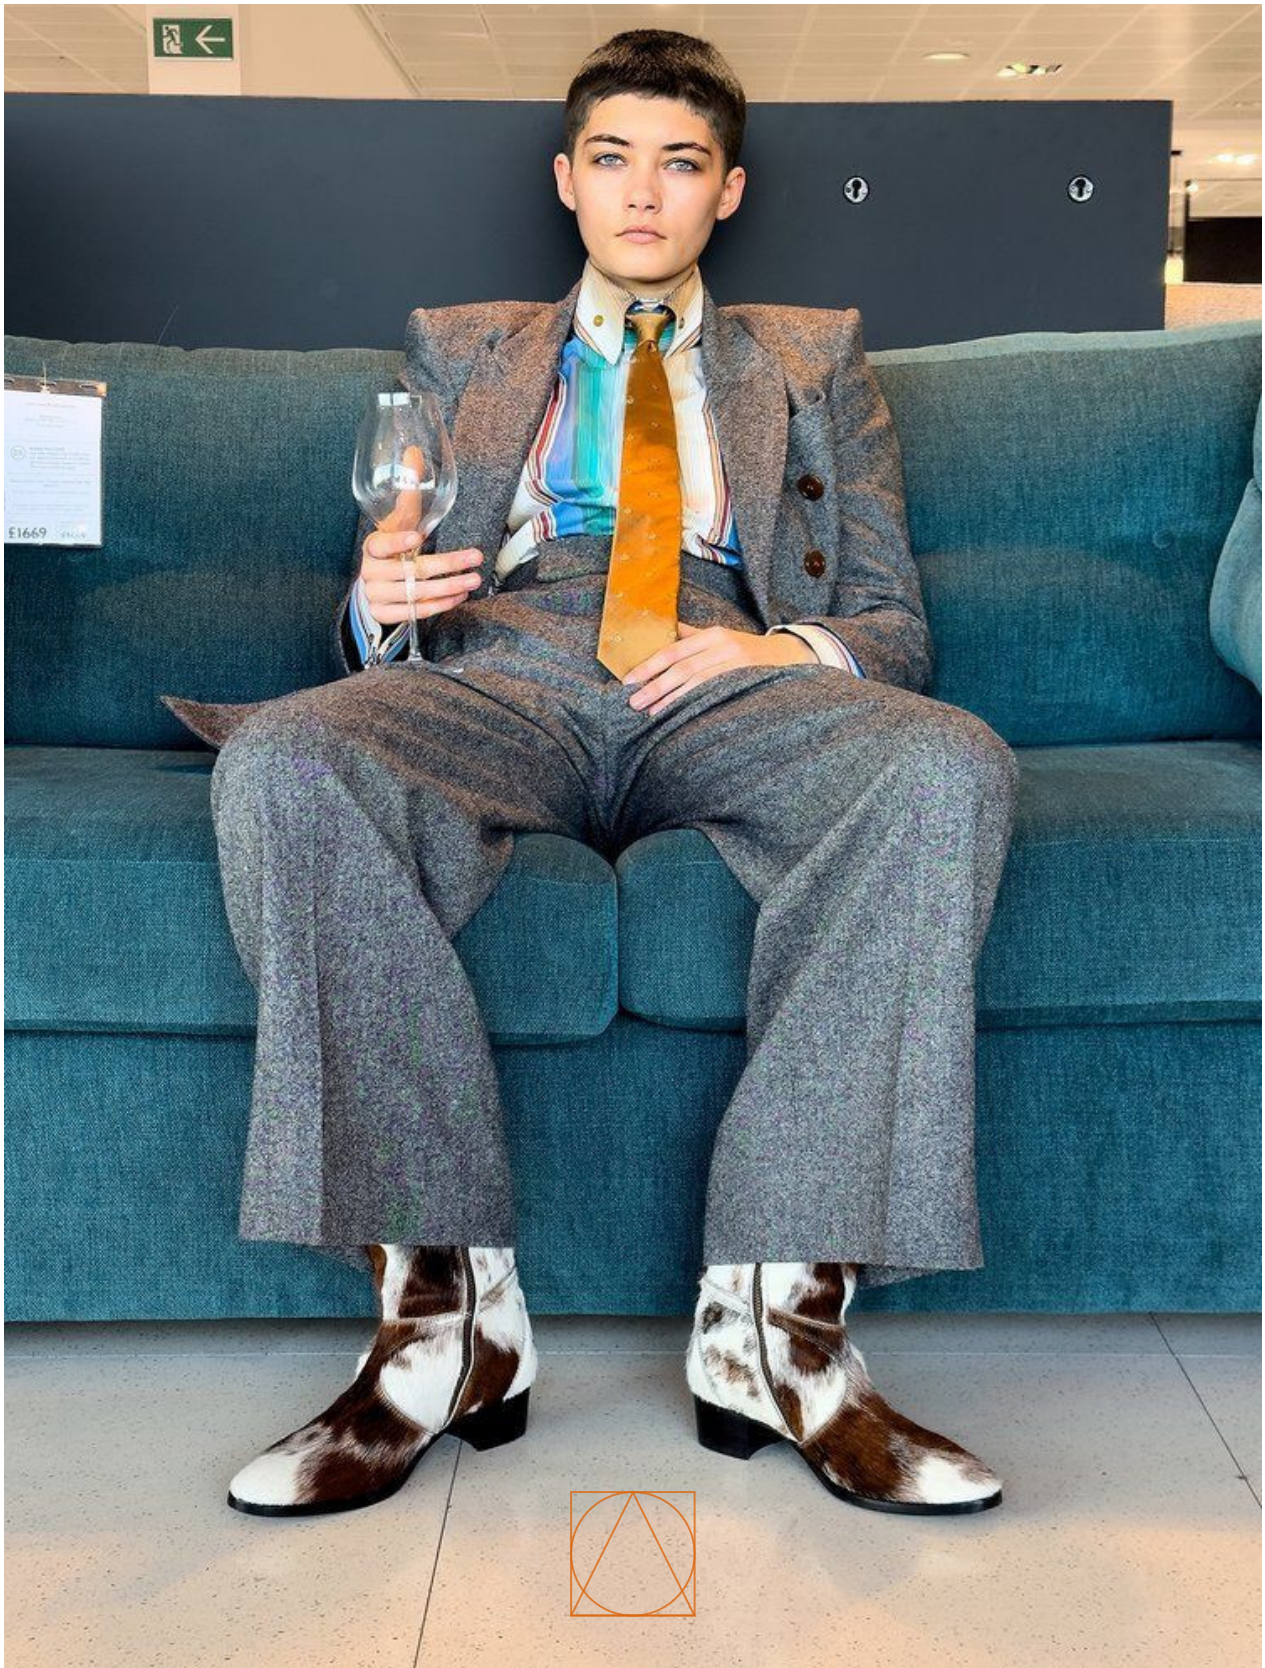

IZAIO

MANAGEMENT

KATIE CRAVEN

HEIGHT	BUST	WAIST	HIPS	HAIR	EYES	DRESS	SHOES
180	82	66	88	brown	blue	36	42

www.izaio.de