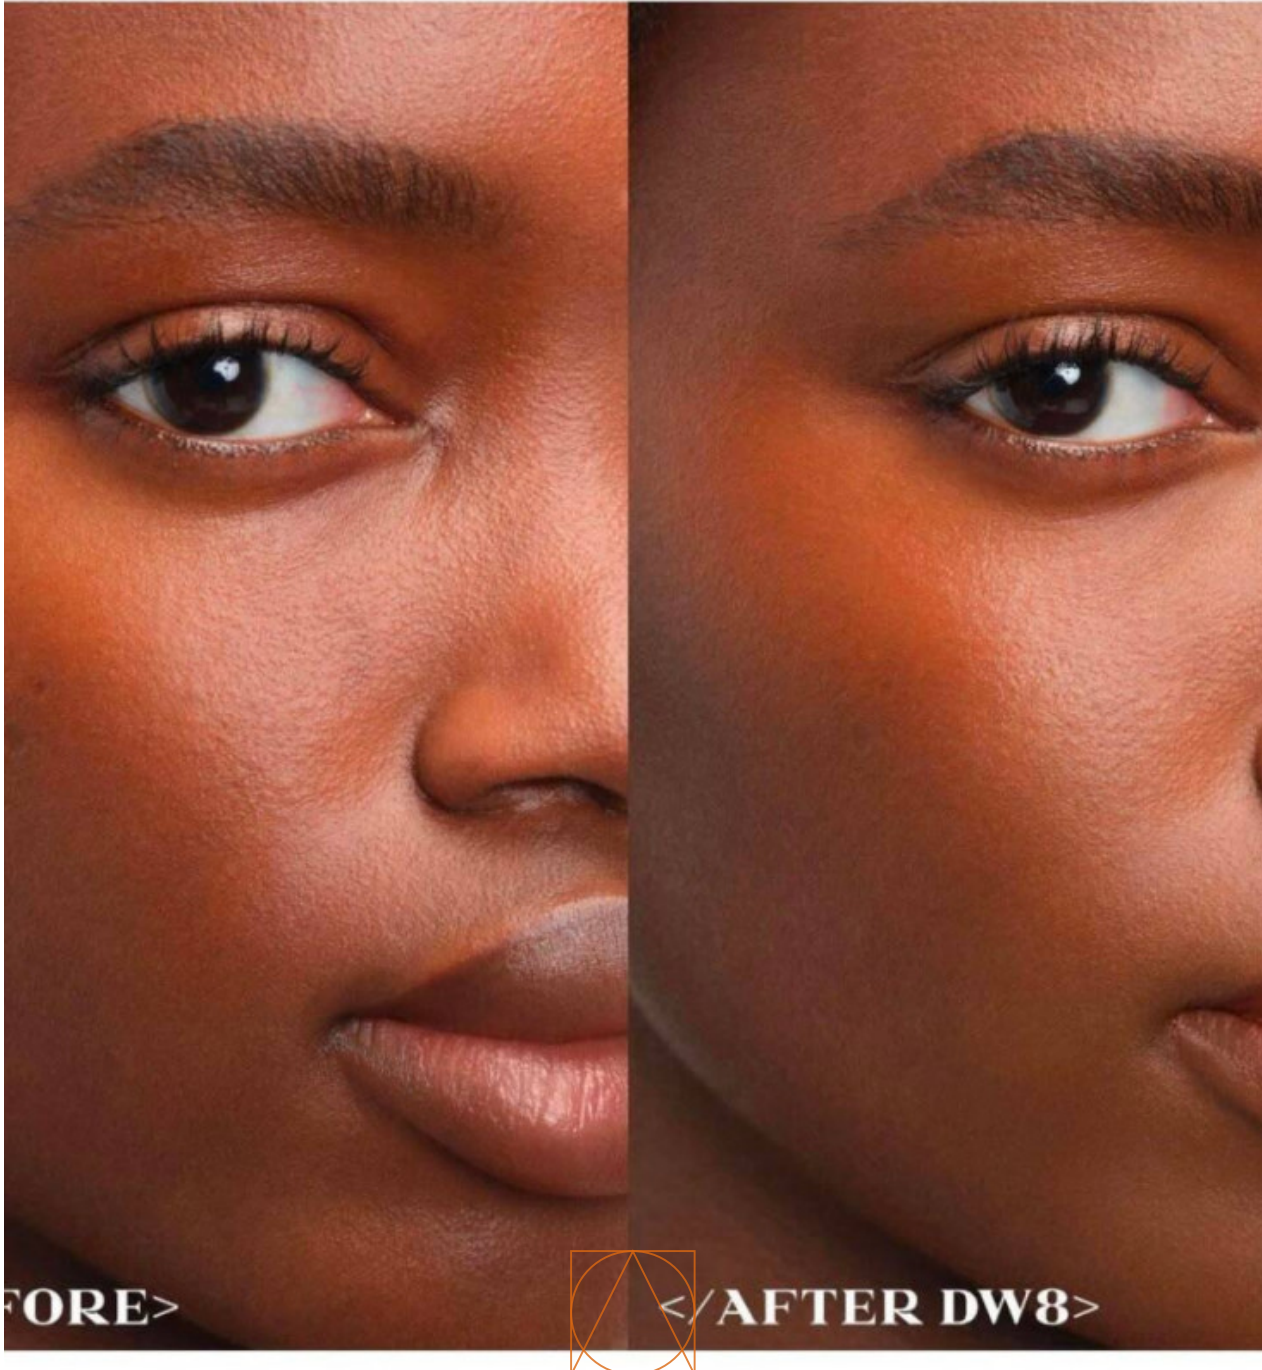

**RADA**  
BEAUTY

**BLURRED Y  
RADIANT FINIS**

LIGHT-DIFFUSING MICRO-FILTER PEARL  
SMOOTHES THE LOOK OF

**MUSU NDURE**

HEIGHT	BUST	WAIST	HIPS	HAIR	EYES	DRESS	SHOES
172	78	60	88	black	brown	34	39

**PRADA**  
BEAUTY