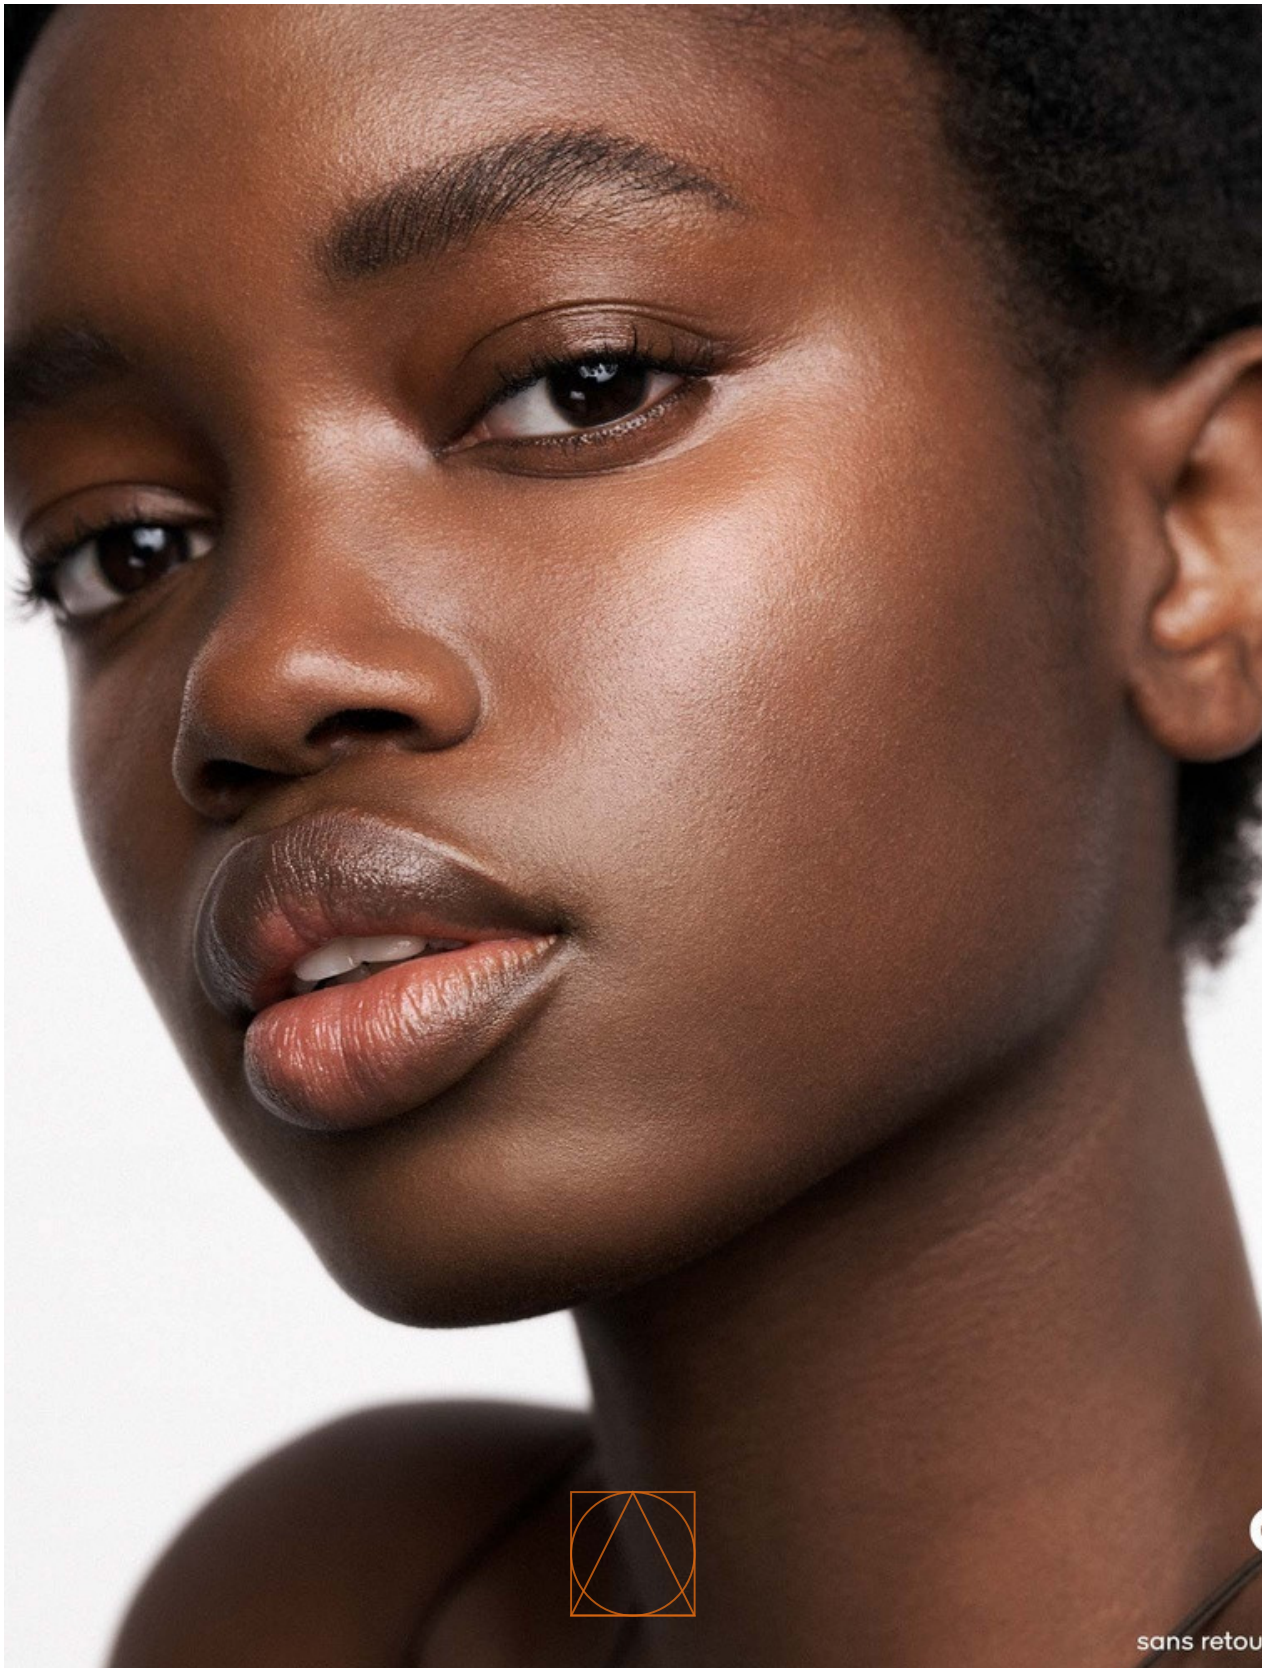

MUSU NDURE

HEIGHT	BUST	WAIST	HIPS	HAIR	EYES	DRESS	SHOES
172	78	60	88	black	brown	34	39

www.izaio.de