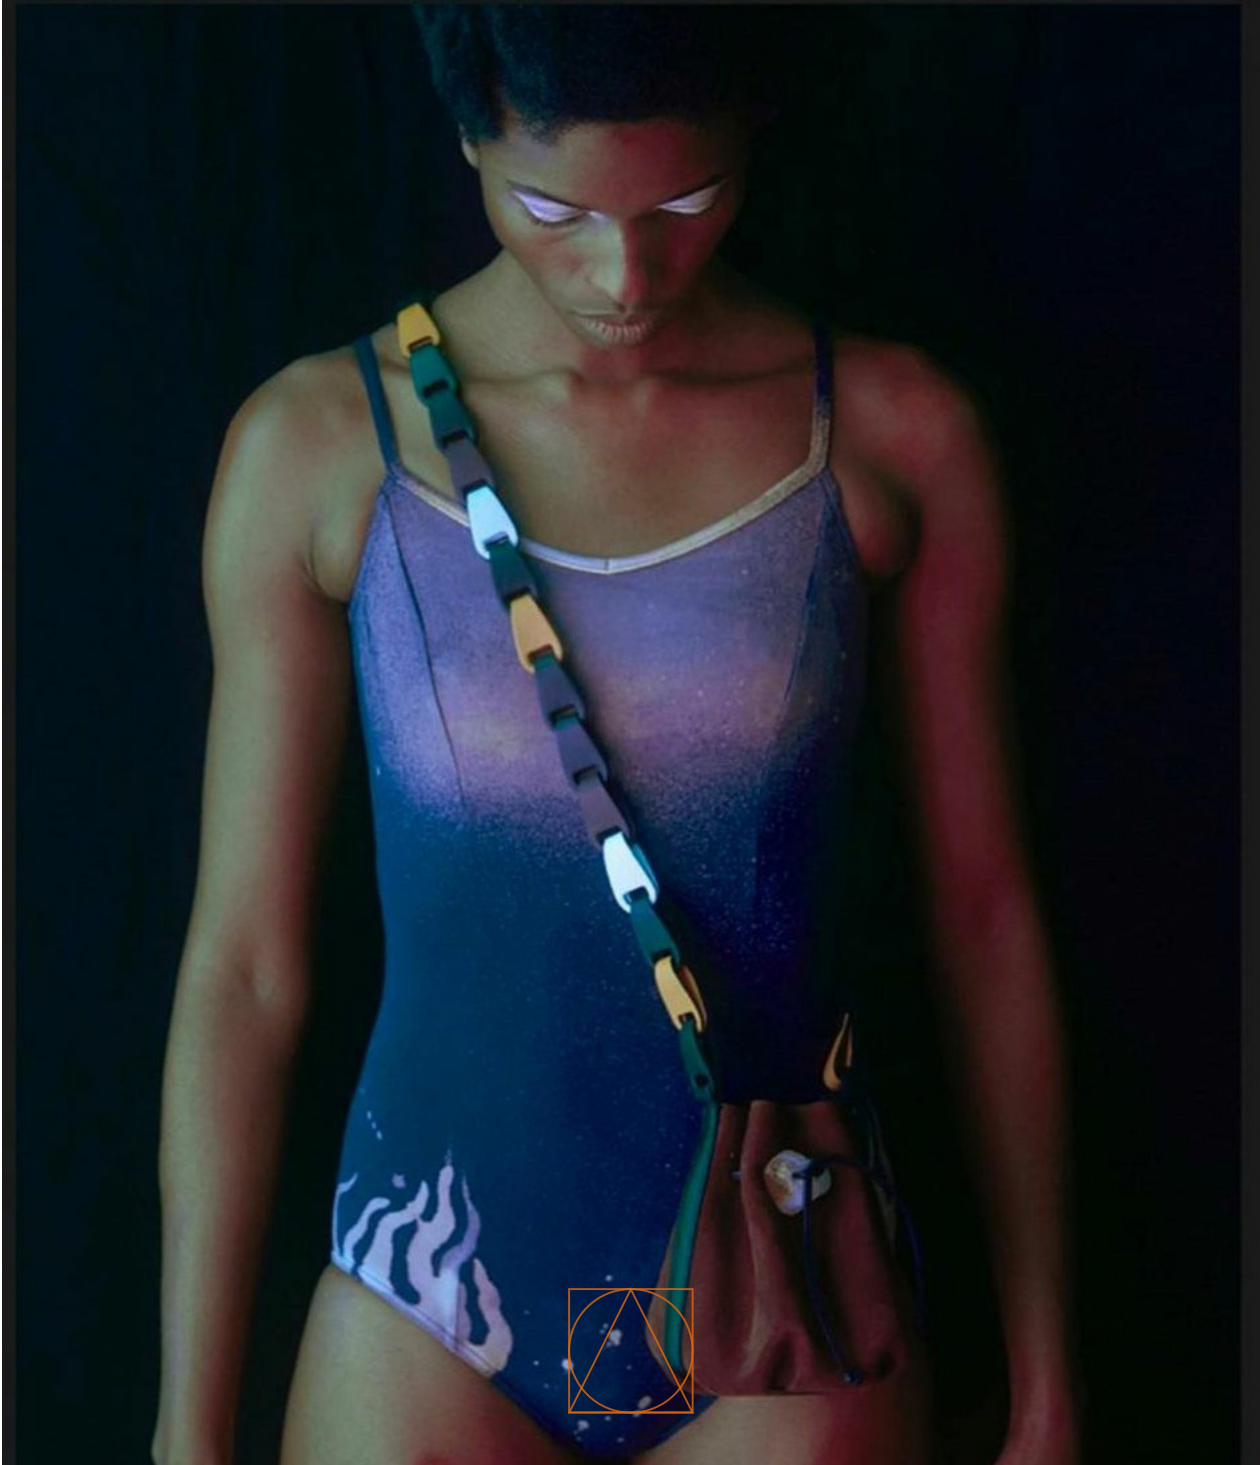

KATHIA NSEKE

HEIGHT	BUST	WAIST	HIPS	HAIR	EYES	SHOES
181	77	62	89	black	black	41

www.izaio.de

IZAIO

MANAGEMENT

IACOBELLA

KATHIA NSEKE

HEIGHT	BUST	WAIST	HIPS	HAIR	EYES	SHOES
181	77	62	89	black	black	41