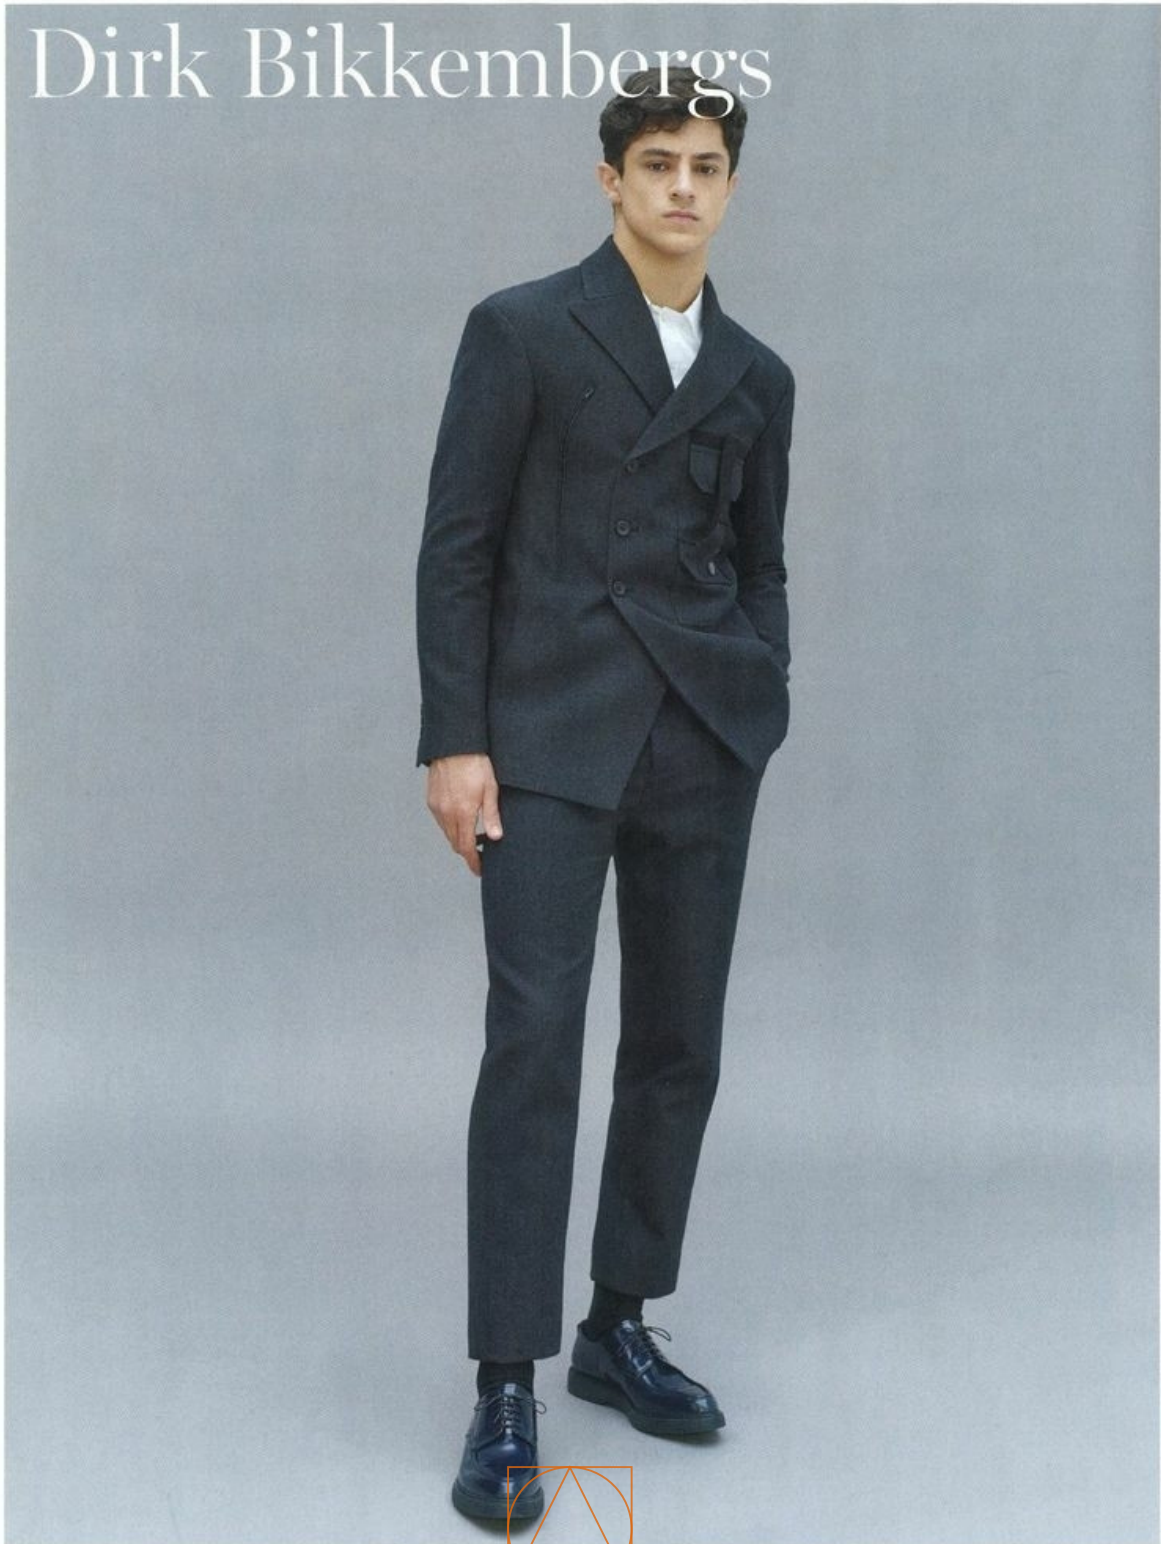

IZAIO

MANAGEMENT

Dirk Bikkembergs

Cyrus: veste, tee-shirt et pantalon en coton, le tout DIRK BIKKEMBERGS.
Chaussures en cuir, EMPORIO ARMANI.

CYRUS AMINI

HEIGHT	CHEST	WAIST	HIPS	HAIR	EYES	SHOES
188	98	80	94	brown	brown	45

www.izaio.de