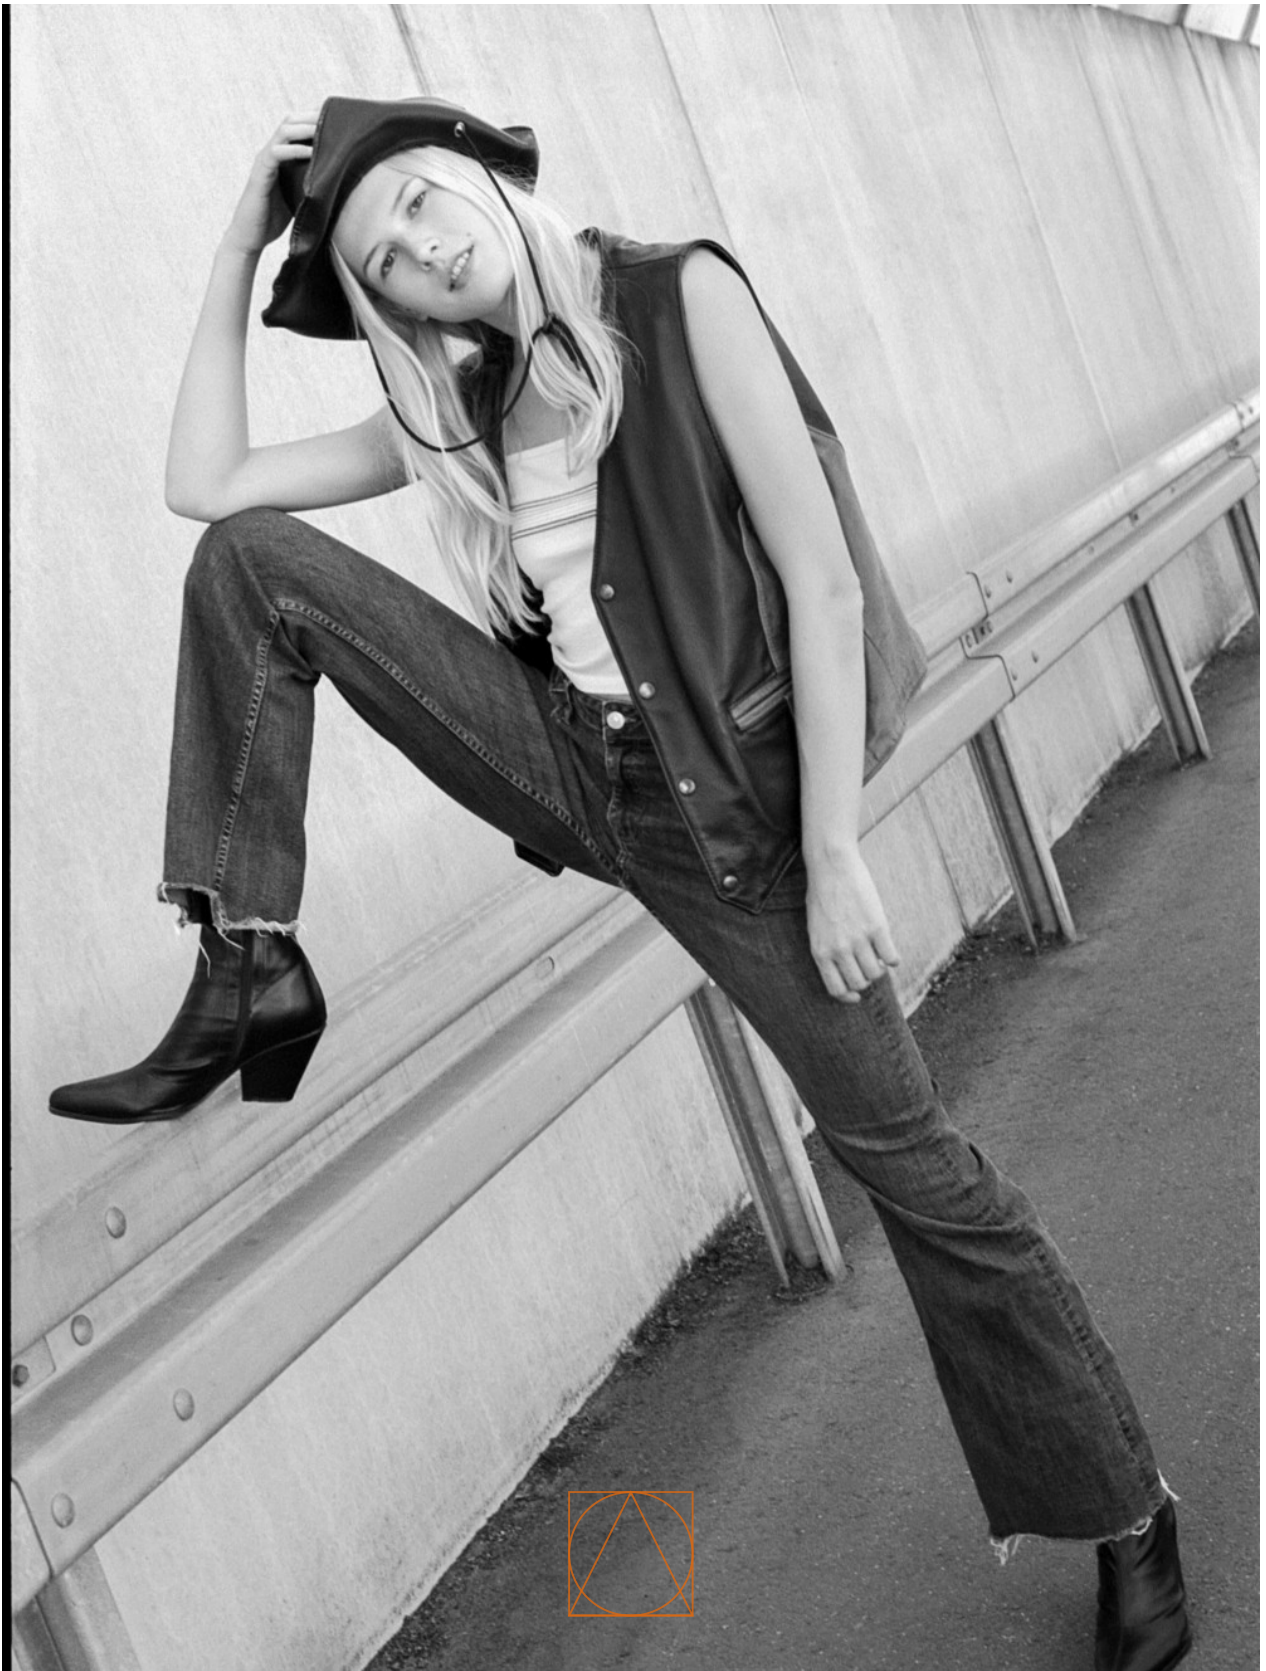

IZAIO

MANAGEMENT

ANNA BERGLÖF

HEIGHT	BUST	WAIST	HIPS	HAIR	EYES	DRESS	SHOES
177	85	68	97	blonde	blue-grey	36	39

www.izaio.de