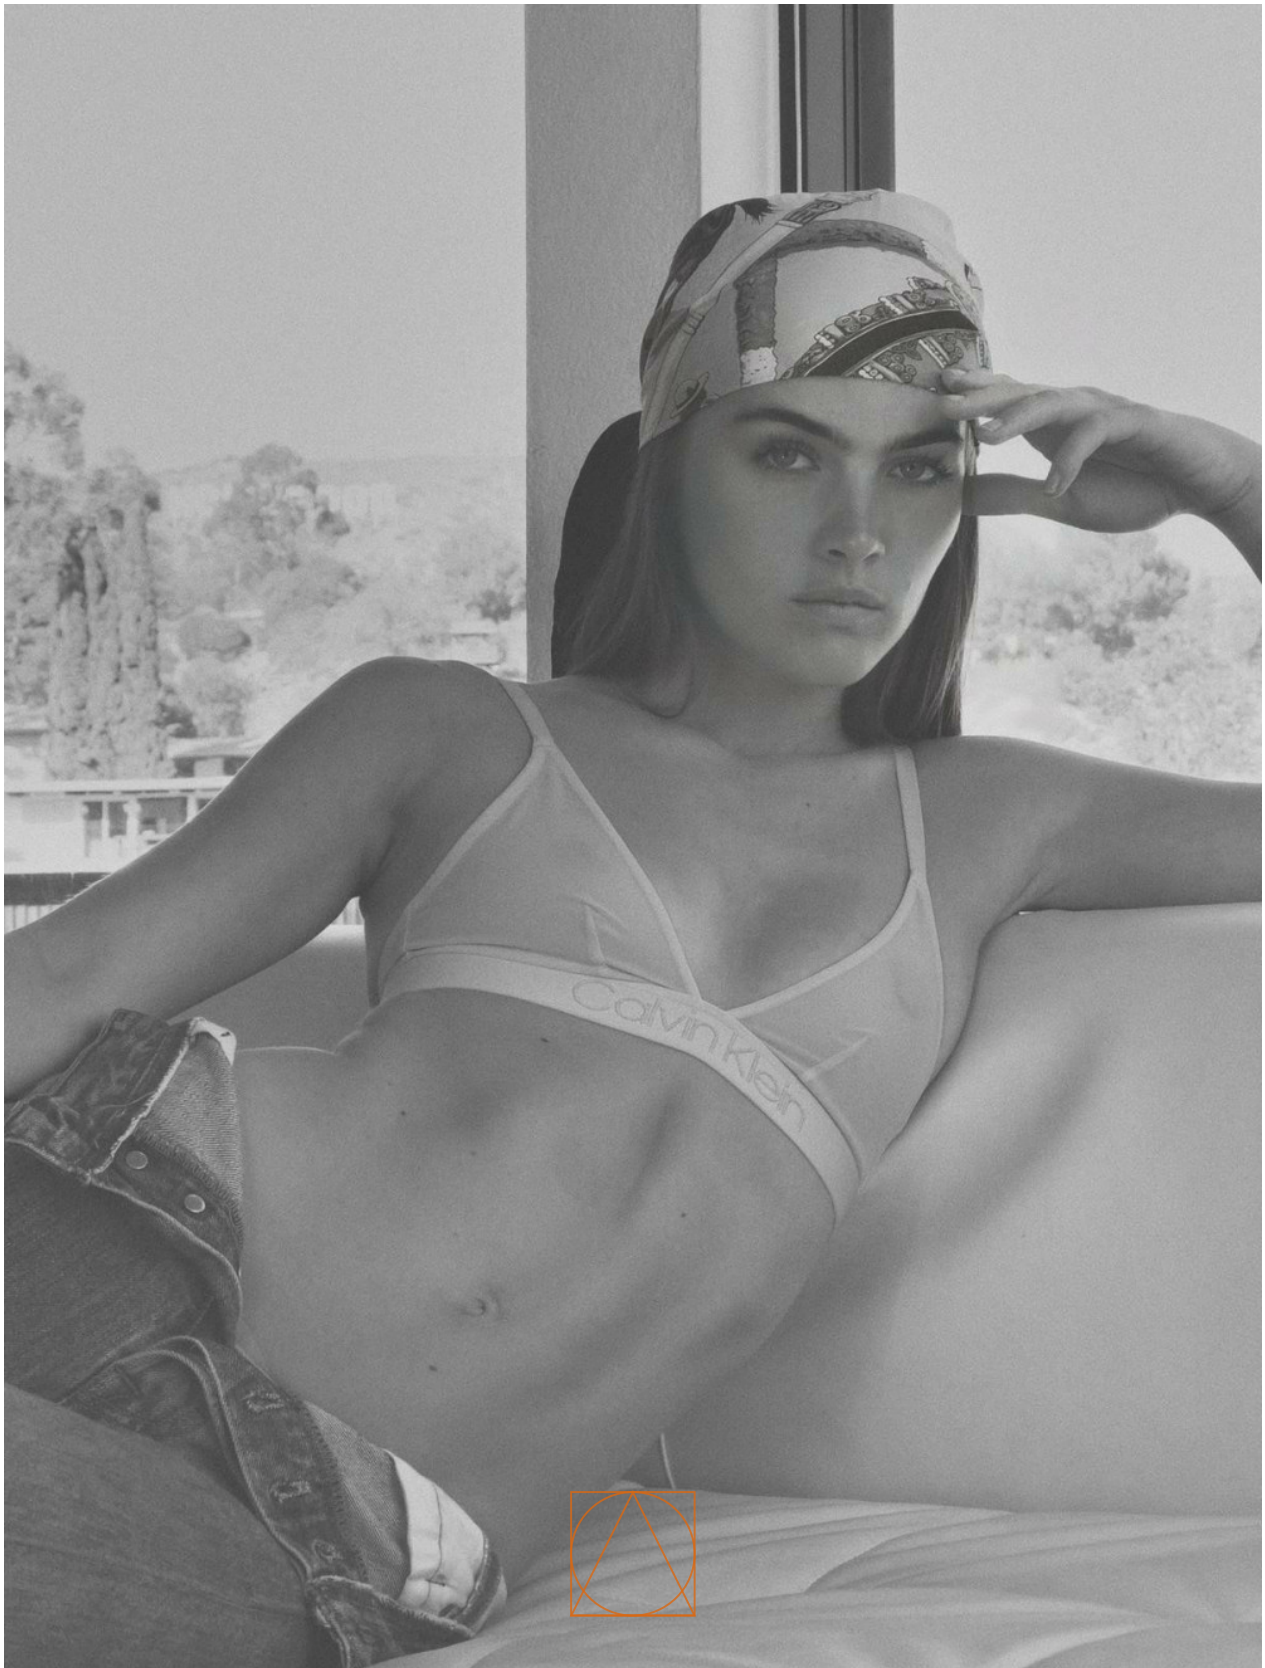

IZAIO

MANAGEMENT

MILY BARBE

HEIGHT	BUST	WAIST	HIPS	HAIR	EYES	DRESS	SHOES
172	77	59	89	blonde	blue	34	39

www.izaio.de