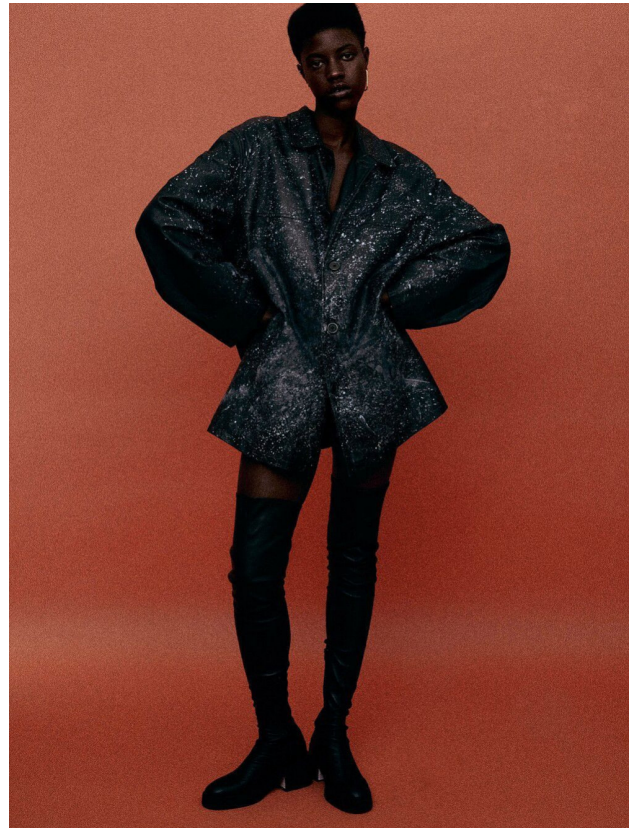

IZAIO

MANAGEMENT

FATOU DIAGNE

HEIGHT	BUST	WAIST	HIPS	HAIR	EYES	DRESS	SHOES
180	83	63	93	black	black	34	41

www.izaio.de