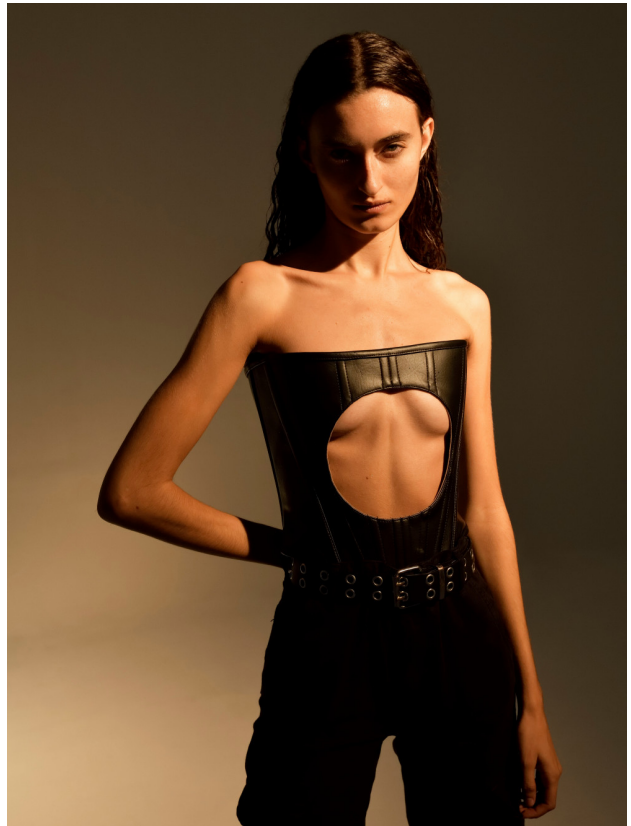

## LORENA ADIAS

HEIGHT	BUST	WAIST	HIPS	HAIR	EYES	DRESS	SHOES
175	80	58	89	brown	blue	34	39

[www.izaio.de](http://www.izaio.de)