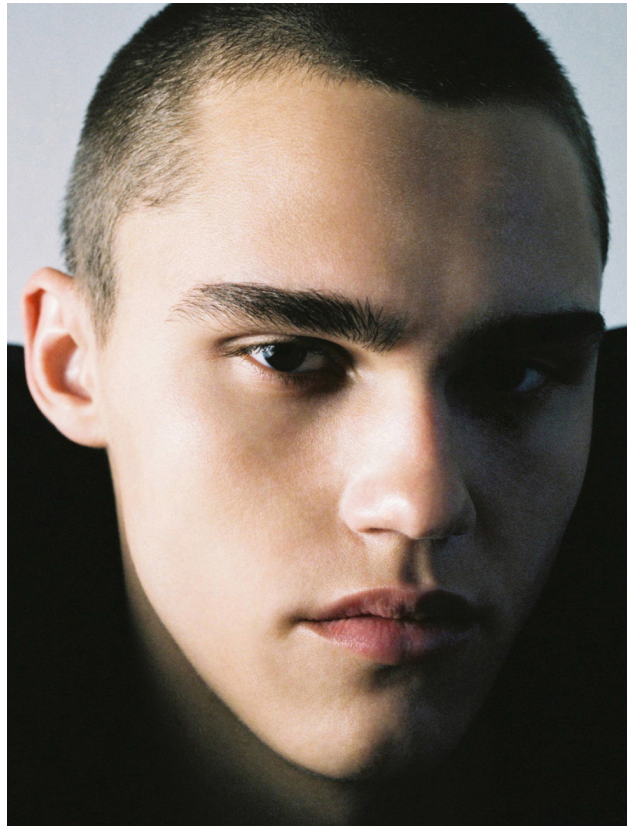

IZAIO

MANAGEMENT

ROMA BIRSAN

HEIGHT	CHEST	WAIST	HIPS	HAIR	EYES	SUIT	SHOES
189	95	75	95	brown	hazel	50	44

www.izaio.de