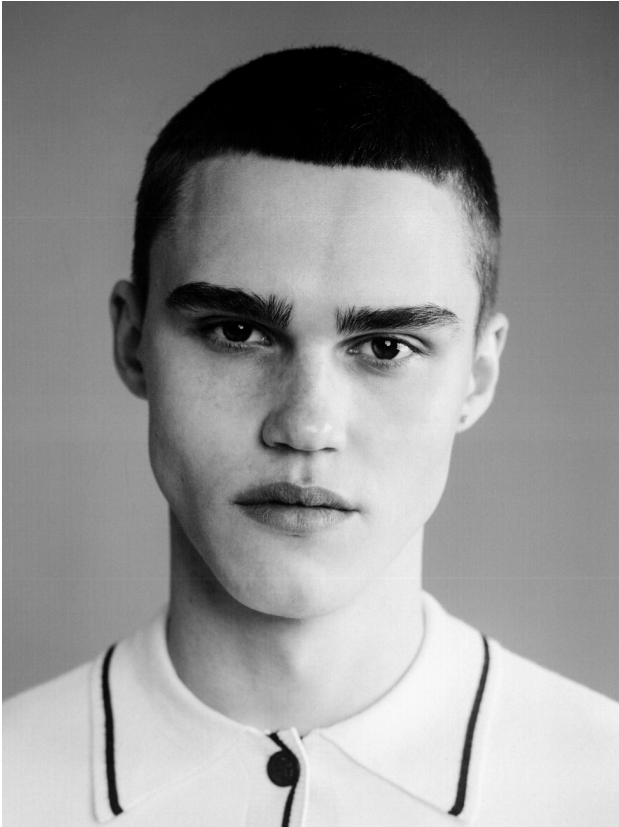

IZAIO

MANAGEMENT

ROMA BIRSAN

HEIGHT	CHEST	WAIST	HIPS	HAIR	EYES	SUIT	SHOES
189	95	75	95	brown	hazel	50	44

www.izaio.de