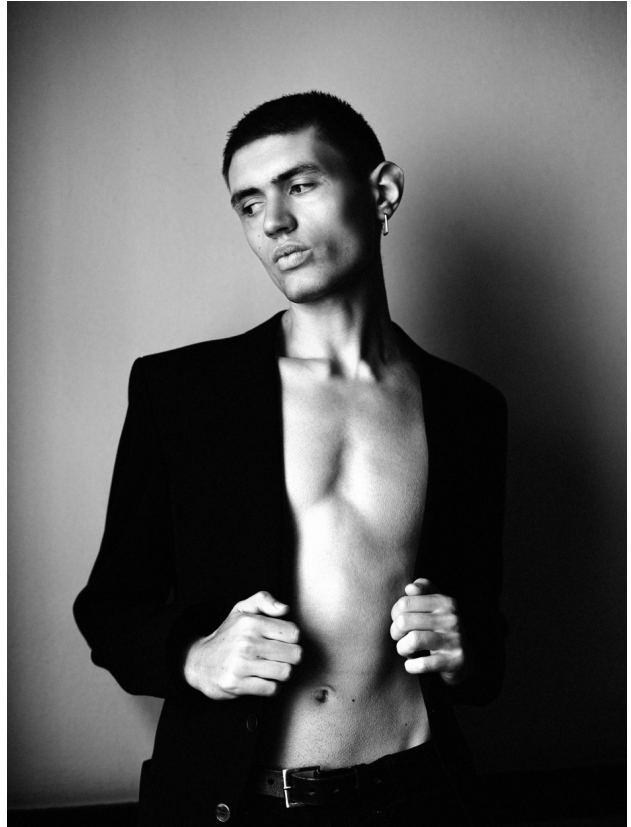

IZAIO

M A N A G E M E N T

HENRY STEYER

HEIGHT	CHEST	WAIST	HIPS	EYES	SUIT	SHOES
191	95	78	98	blue-green	52	48

www.izaio.de