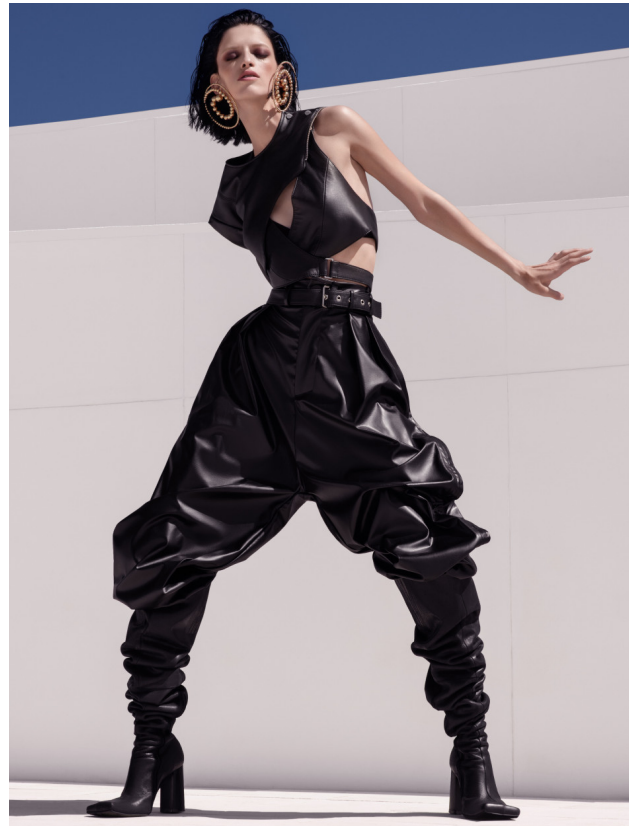

IZAIO

MANAGEMENT

ALINA MIKHEEVA

HEIGHT	BUST	WAIST	HIPS	HAIR	EYES	DRESS	SHOES
177	82	58	88	black	green	36	38

www.izaio.de