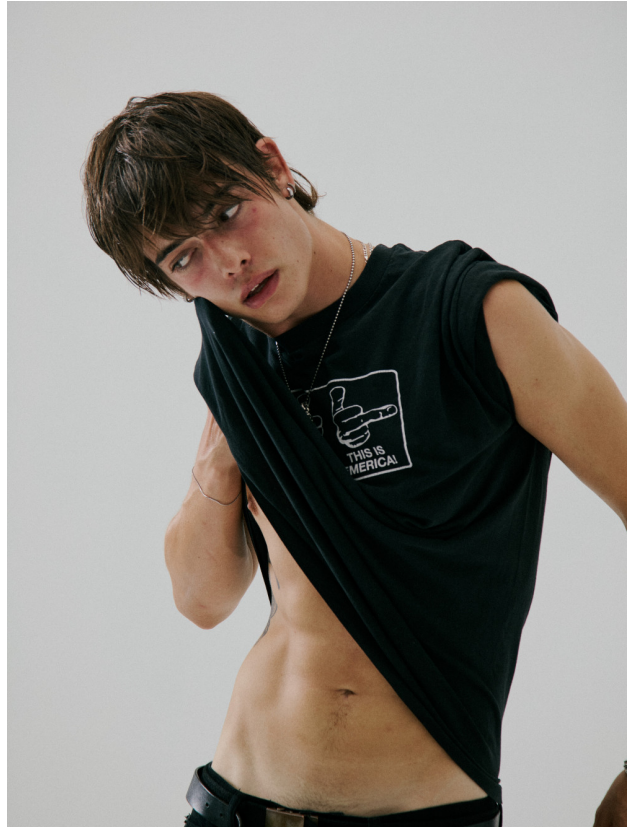

IZAIO

M A N A G E M E N T

MIKA BAUM

HEIGHT	CHEST	WAIST	HIPS	HAIR	EYES	SUIT	SHOES
189	92	72	95	brown	brown	50	45

www.izaio.de