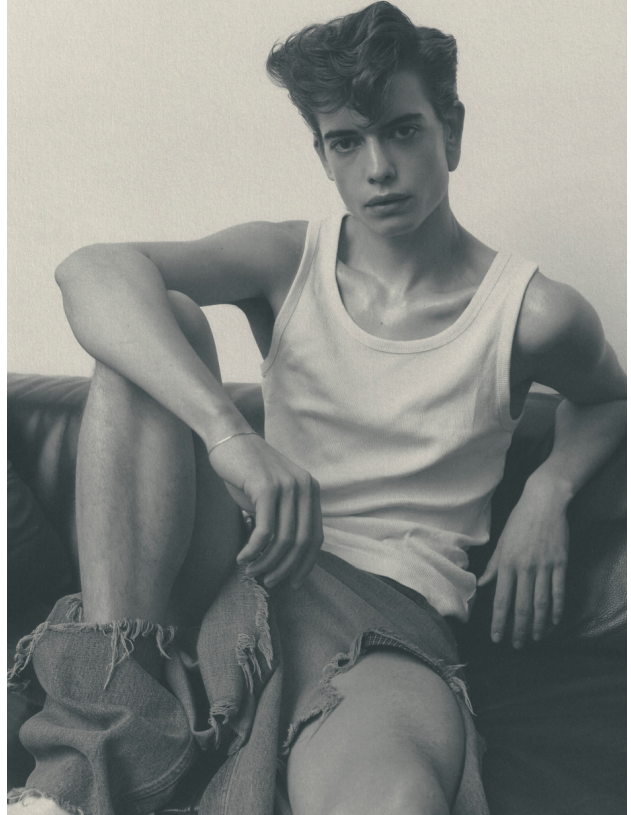

IZAIO

M A N A G E M E N T

MIKA BAUM

HEIGHT	CHEST	WAIST	HIPS	HAIR	EYES	SUIT	SHOES
189	92	72	95	brown	brown	50	45

www.izaio.de