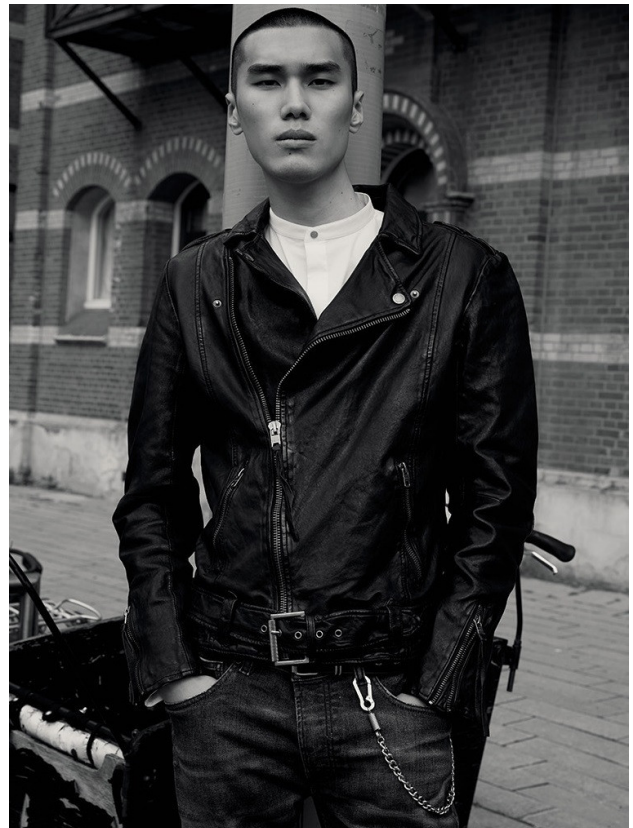

IZAIO

MANAGEMENT

SUHYUN CHO

HEIGHT	CHEST	WAIST	HIPS	HAIR	EYES	SHOES	SUIT
188	84	71	90	black	brown	43	46

www.izaio.de