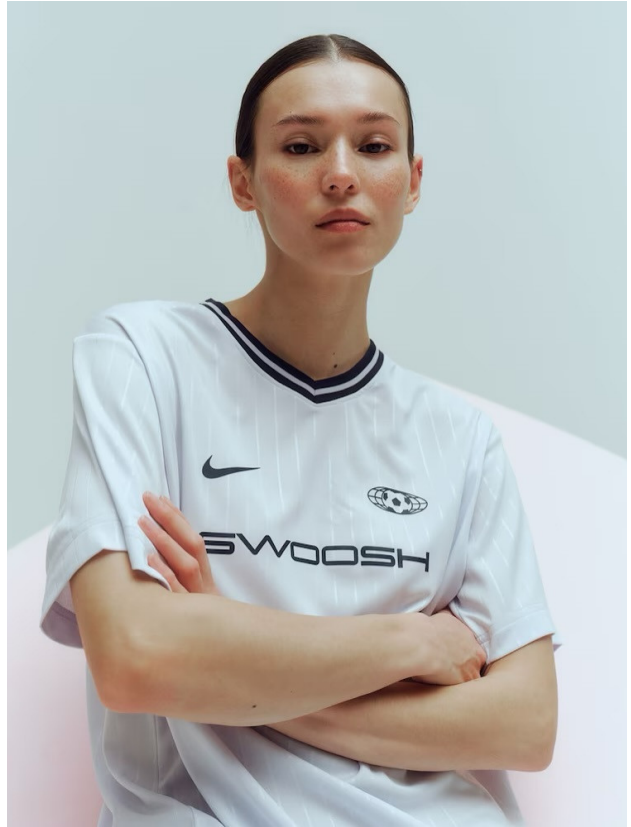

IZAIO

M A N A G E M E N T

AIMEE LEE

HEIGHT	BUST	WAIST	HIPS	HAIR	EYES	DRESS	SHOES
169	81	65	87	brown	brown	34	38

www.izaio.de