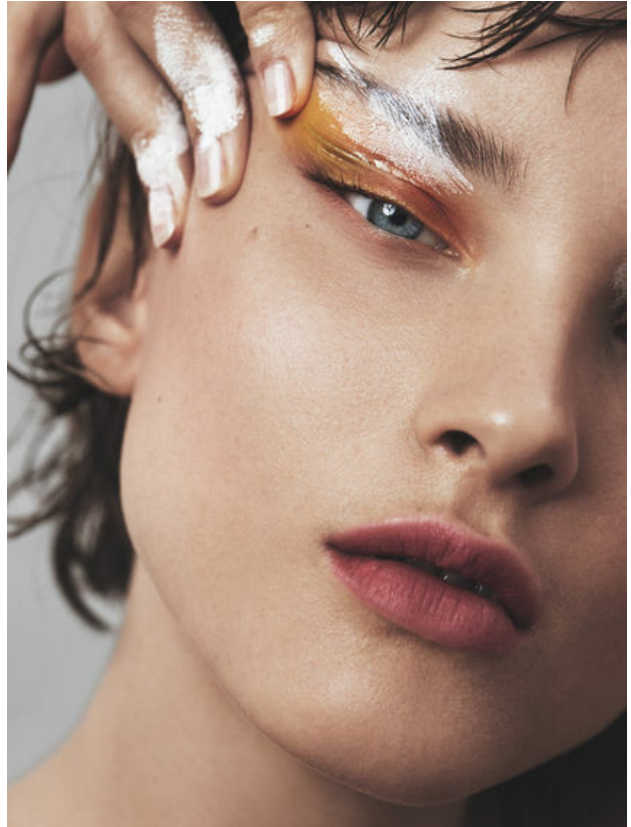

IZAIO

MANAGEMENT

DORA FRANZ

HEIGHT	BUST	WAIST	HIPS	HAIR	EYES	DRESS	SHOES
171	79	59	90	blonde	blue	34	38

www.izaio.de