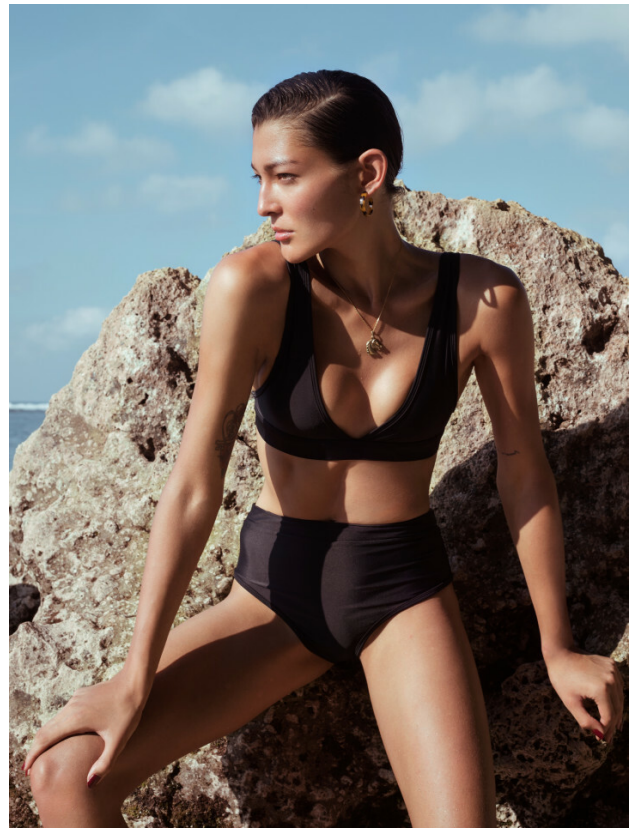

IZAIO

MANAGEMENT

JESSICA EVANS

HEIGHT	BUST	WAIST	HIPS	HAIR	EYES	DRESS	SHOES
177	86	61	88	brown	brown	36	41

www.izaio.de