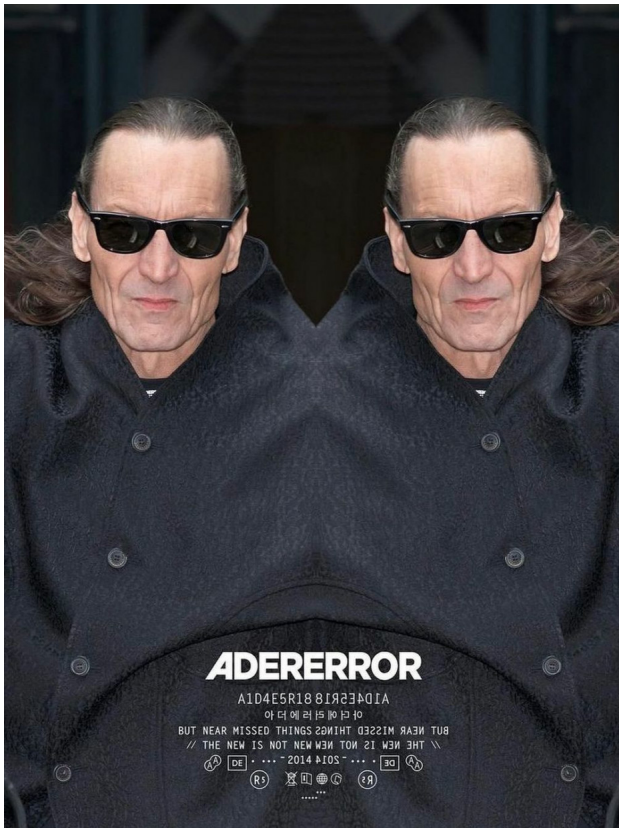

IZAIO

M A N A G E M E N T

PETE GOLDING

HEIGHT	CHEST	WAIST	HIPS	HAIR	EYES	SUIT	SHOES
189	91	83	101	brown	blue	50	45

www.izaio.de