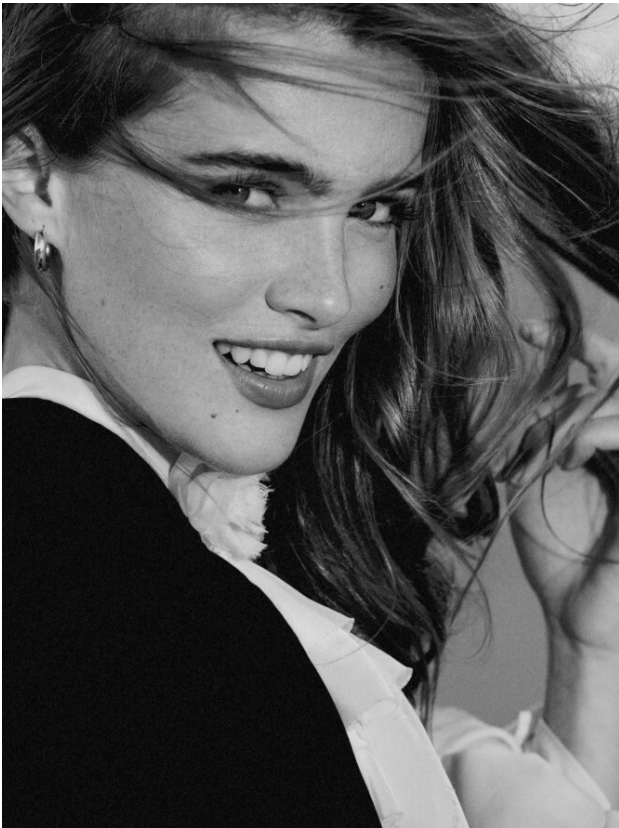

IZAIO

MANAGEMENT

MILY BARBE

HEIGHT	BUST	WAIST	HIPS	HAIR	EYES	DRESS	SHOES
172	77	59	89	blonde	blue	34	39

www.izaio.de