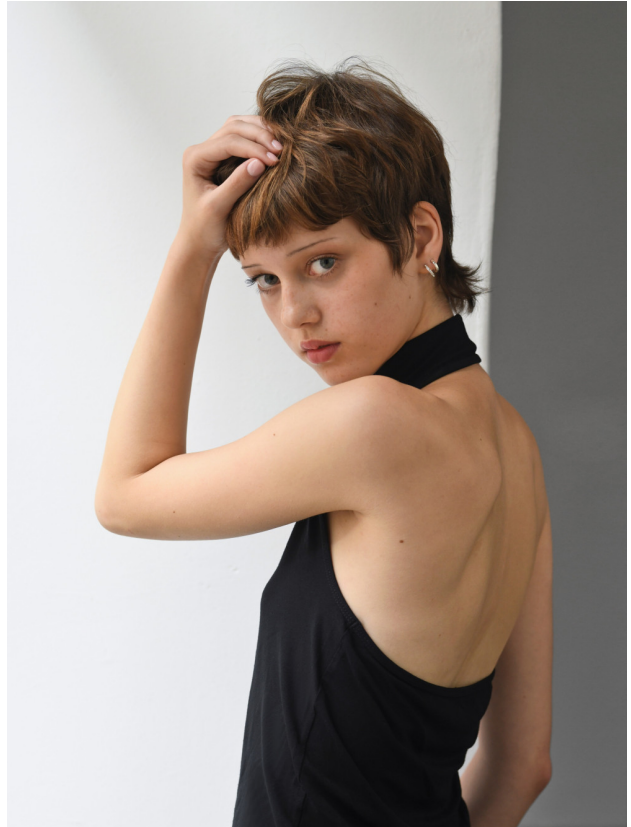

IZAIO

MANAGEMENT

LILLI STUMMER

HEIGHT	BUST	WAIST	HIPS	HAIR	EYES	DRESS	SHOES
172	75	62	92	brown	blue	34	39

www.izaio.de

LILLI STUMMER

HEIGHT	BUST	WAIST	HIPS	HAIR	EYES	DRESS	SHOES
172	75	62	92	brown	blue	34	39