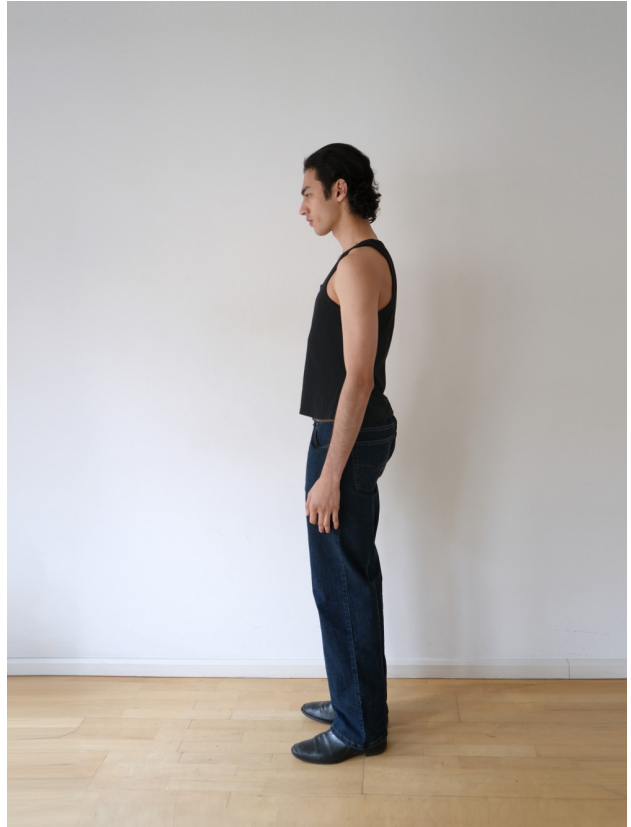

IZAIO

M A N A G E M E N T

DAVID LOPEZ

HEIGHT	CHEST	WAIST	HIPS	HAIR	EYES	SHOES
188	90	72	94	black	brown	44

www.izaio.de