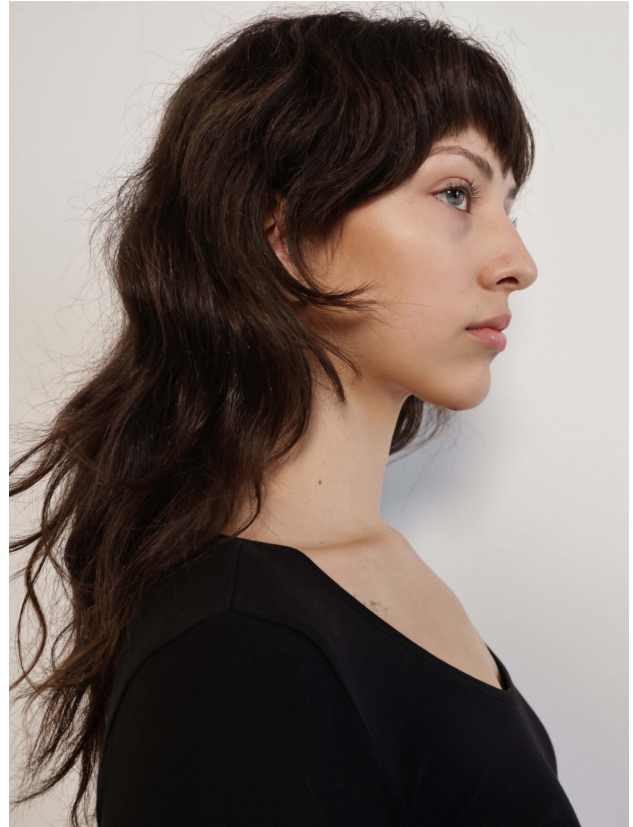

## SHERINE ALEXANDRA

HEIGHT	BUST	WAIST	HIPS	HAIR	EYES	DRESS	SHOES
175	84	66	102	brown	blue-green	38	41

[www.izaio.de](http://www.izaio.de)