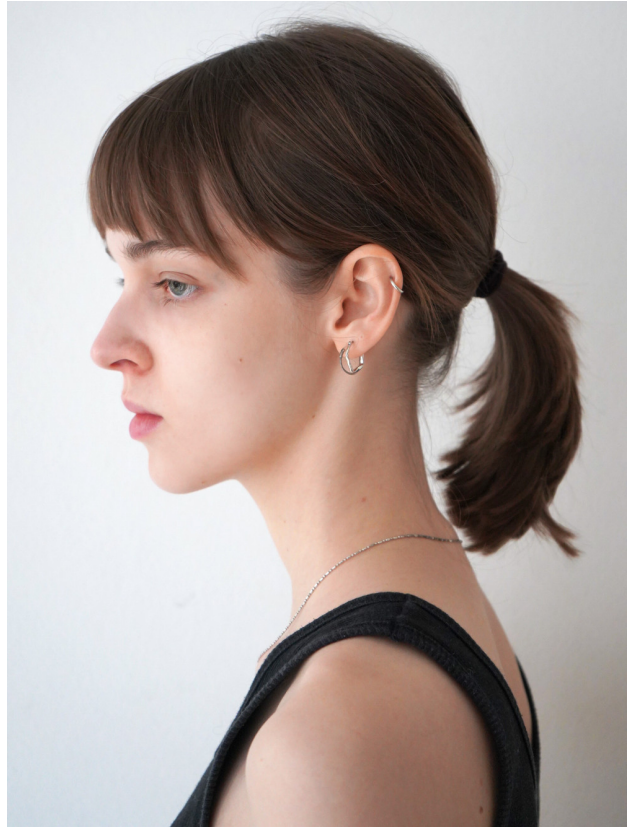

IZAIO

MANAGEMENT

LENA CAT

HEIGHT	BUST	WAIST	HIPS	HAIR	EYES	DRESS	SHOES
175	74	60	87	brown	blue-grey	34	39

www.izaio.de