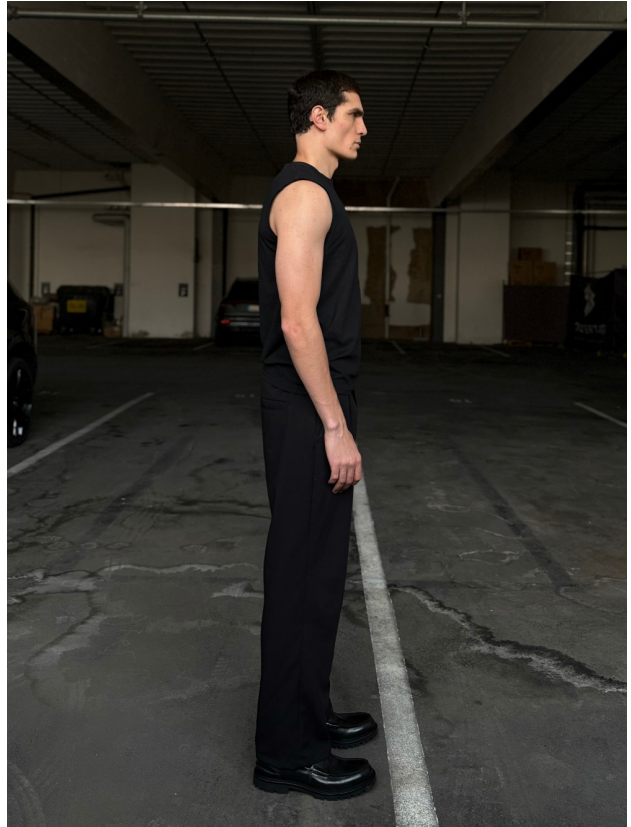

IZAIO

M A N A G E M E N T

KORAY GARBI

HEIGHT	CHEST	WAIST	HIPS	HAIR	EYES	SUIT	SHOES
188	95	76	97	brown	brown	50	44

www.izaio.de

IZAIO

MANAGEMENT

KORAY GARBI

HEIGHT	CHEST	WAIST	HIPS	HAIR	EYES	SUIT	SHOES
188	95	76	97	brown	brown	50	44

www.izaio.de