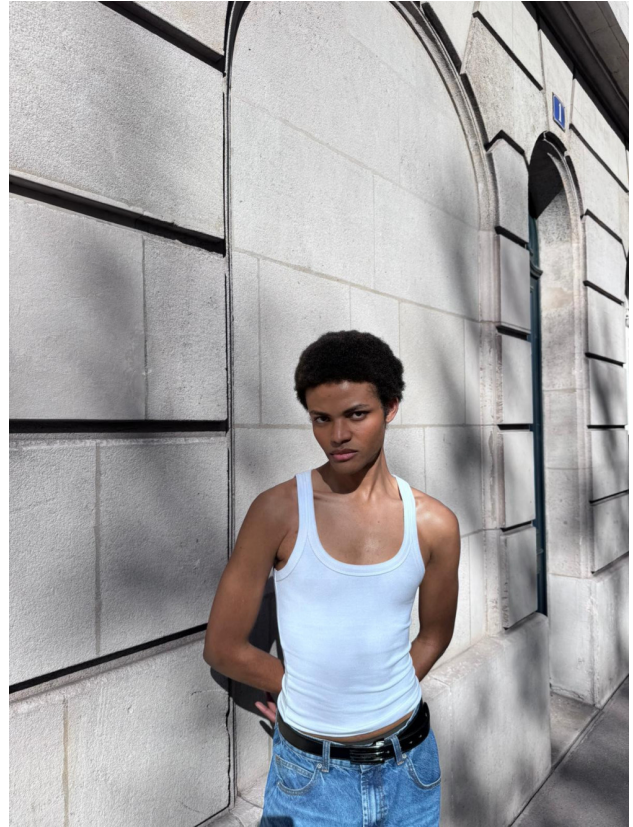

IZAIO

MANAGEMENT

MATHIAS LAMIN

HEIGHT	CHEST	WAIST	HIPS	HAIR	EYES	SUIT	SHOES
190	79	63	86	black	brown	44	43

www.izaio.de