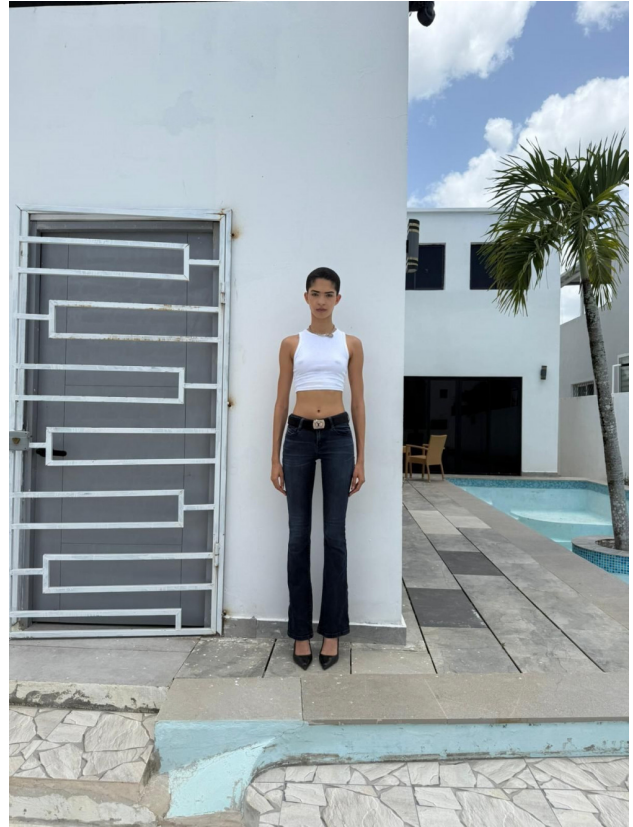

IZAIO

MANAGEMENT

PHILYNE MERCEDES

HEIGHT	BUST	WAIST	HIPS	HAIR	EYES	SHOES
177	79	60	89	brown	brown	40

www.izaio.de