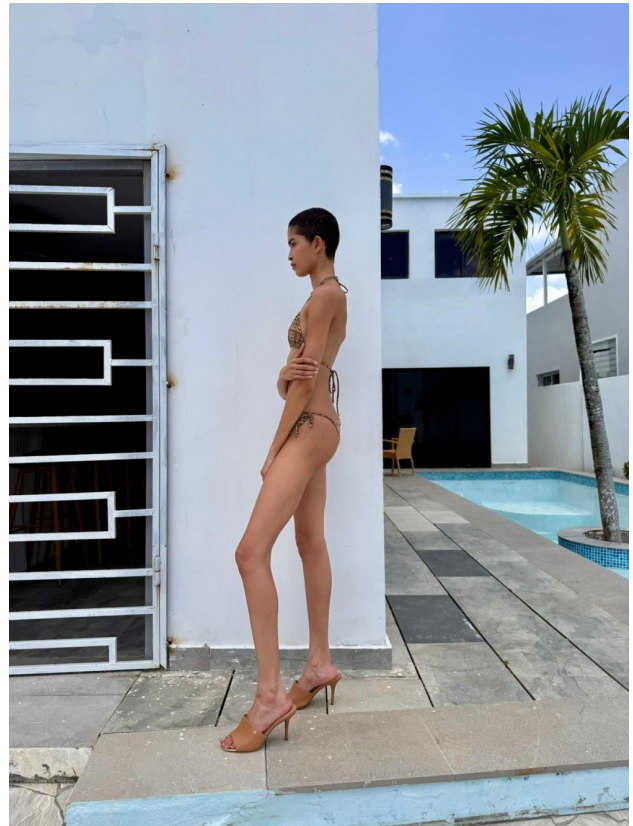

IZAIO

MANAGEMENT

PHILYNE MERCEDES

HEIGHT	BUST	WAIST	HIPS	HAIR	EYES	SHOES
177	79	60	89	brown	brown	40

www.izaio.de