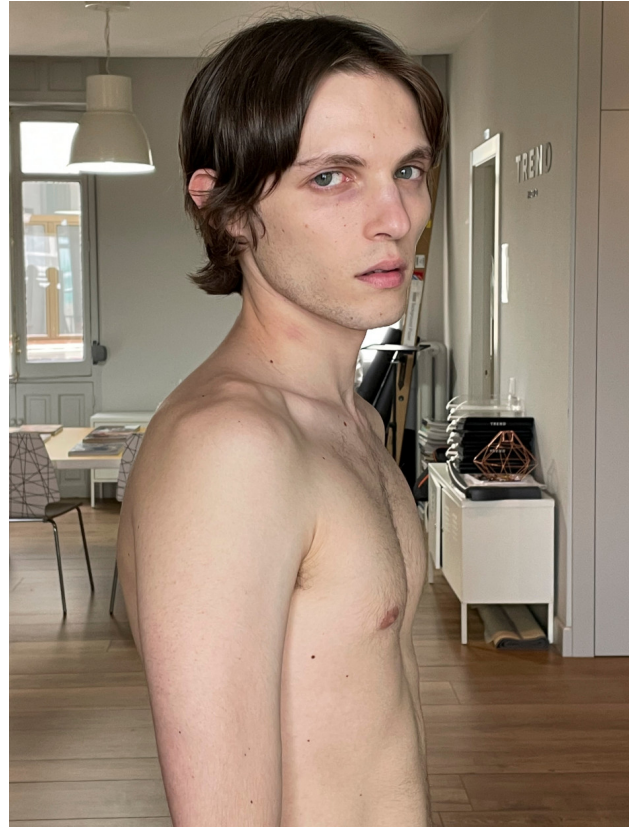

IZAIO

MANAGEMENT

MIGUEL CAMPILLEJO

HEIGHT	CHEST	HIPS	HAIR	EYES	SUIT	SHOES
180	87	88	brown	blue-green	46	42

www.izaio.de

IZAIO

MANAGEMENT

MIGUEL CAMPILLEJO

HEIGHT	CHEST	HIPS	HAIR	EYES	SUIT	SHOES
180	87	88	brown	blue-green	46	42

www.izaio.de