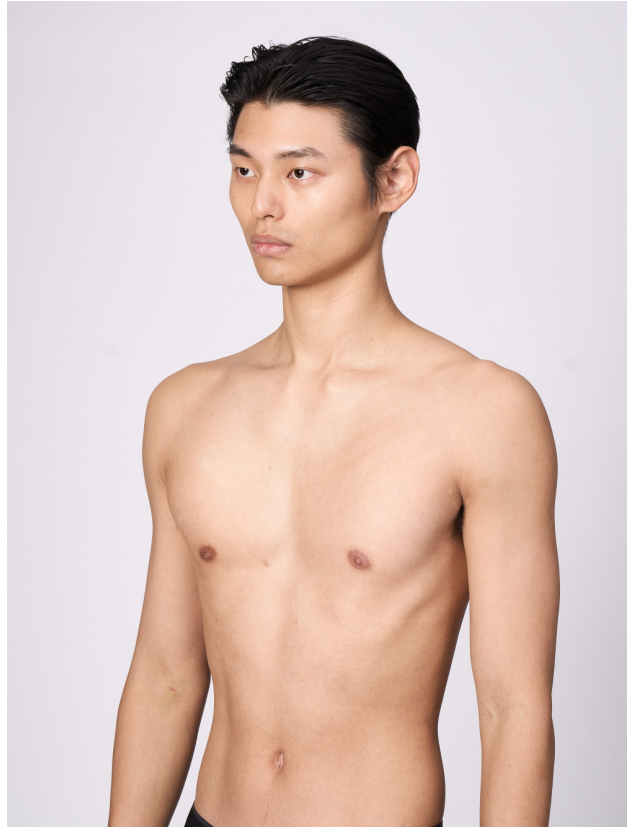

## SUNGKU JUNG

HEIGHT	CHEST	WAIST	HIPS	HAIR	EYES	SUIT	SHOES
187	93	86	74	black	brown	50	43

[www.izaio.de](http://www.izaio.de)