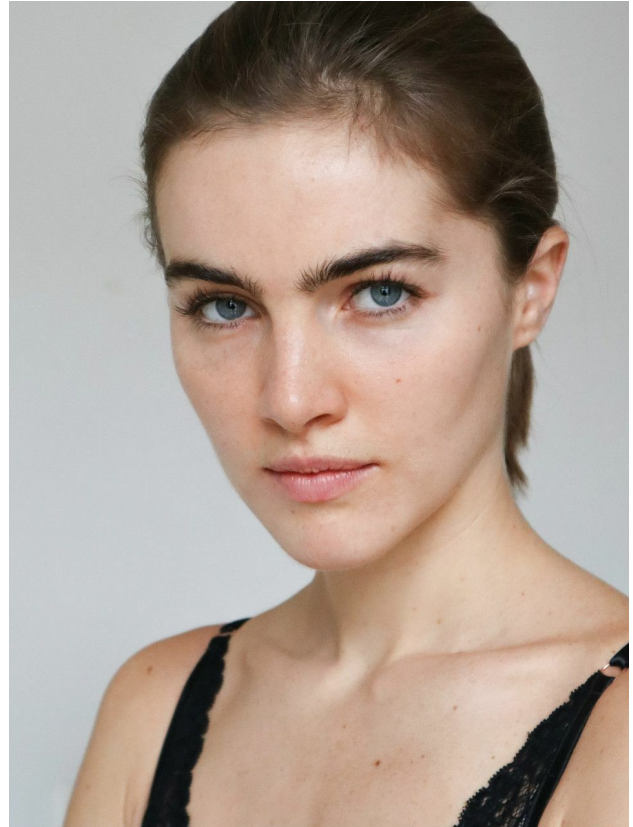

IZAIO

MANAGEMENT

MILY BARBE

HEIGHT	BUST	WAIST	HIPS	HAIR	EYES	DRESS	SHOES
172	77	59	89	blonde	blue	34	39

www.izaio.de

IZAIO

MANAGEMENT

MILY BARBE

HEIGHT	BUST	WAIST	HIPS	HAIR	EYES	DRESS	SHOES
172	77	59	89	blonde	blue	34	39

www.izaio.de