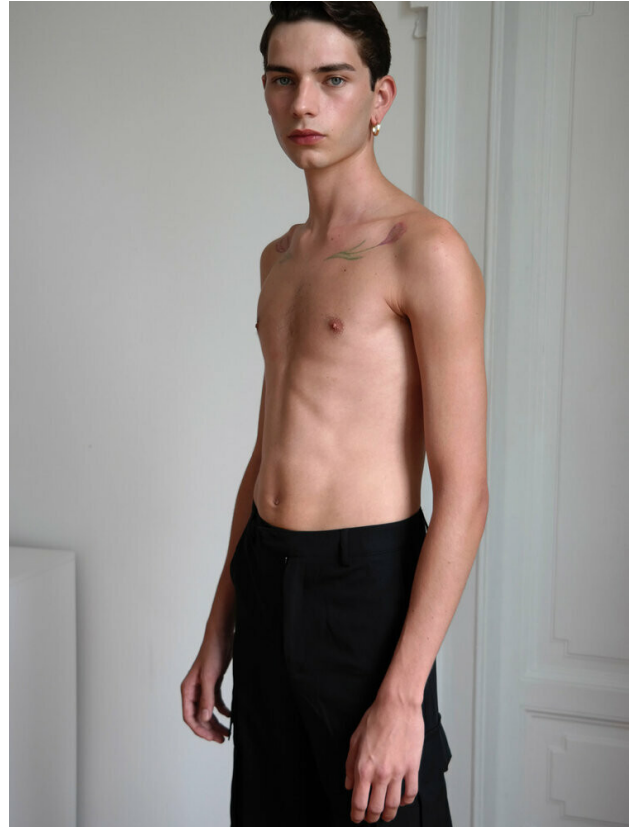

IZAIO

M A N A G E M E N T

MATTIA CASTRO

HEIGHT	CHEST	WAIST	HIPS	HAIR	EYES
183	89	77	89	brown	blue-green

www.izaio.de

IZAIO

M A N A G E M E N T

MATTIA CASTRO

HEIGHT	CHEST	WAIST	HIPS	HAIR	EYES
183	89	77	89	brown	blue-green

www.izaio.de