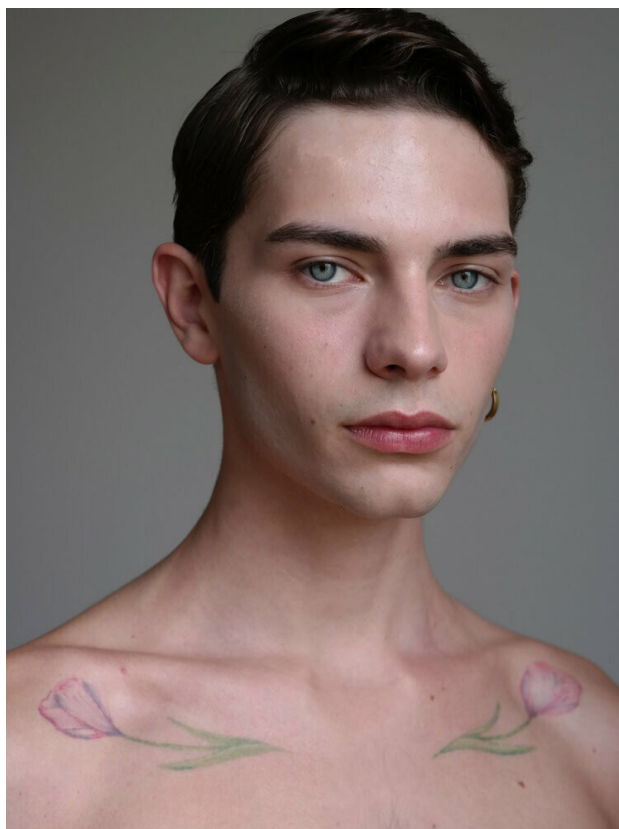

IZAIO

M A N A G E M E N T

MATTIA CASTRO

HEIGHT	CHEST	WAIST	HIPS	HAIR	EYES
183	89	77	89	brown	blue-green

www.izaio.de

IZAIO

M A N A G E M E N T

MATTIA CASTRO

HEIGHT	CHEST	WAIST	HIPS	HAIR	EYES
183	89	77	89	brown	blue-green

www.izaio.de