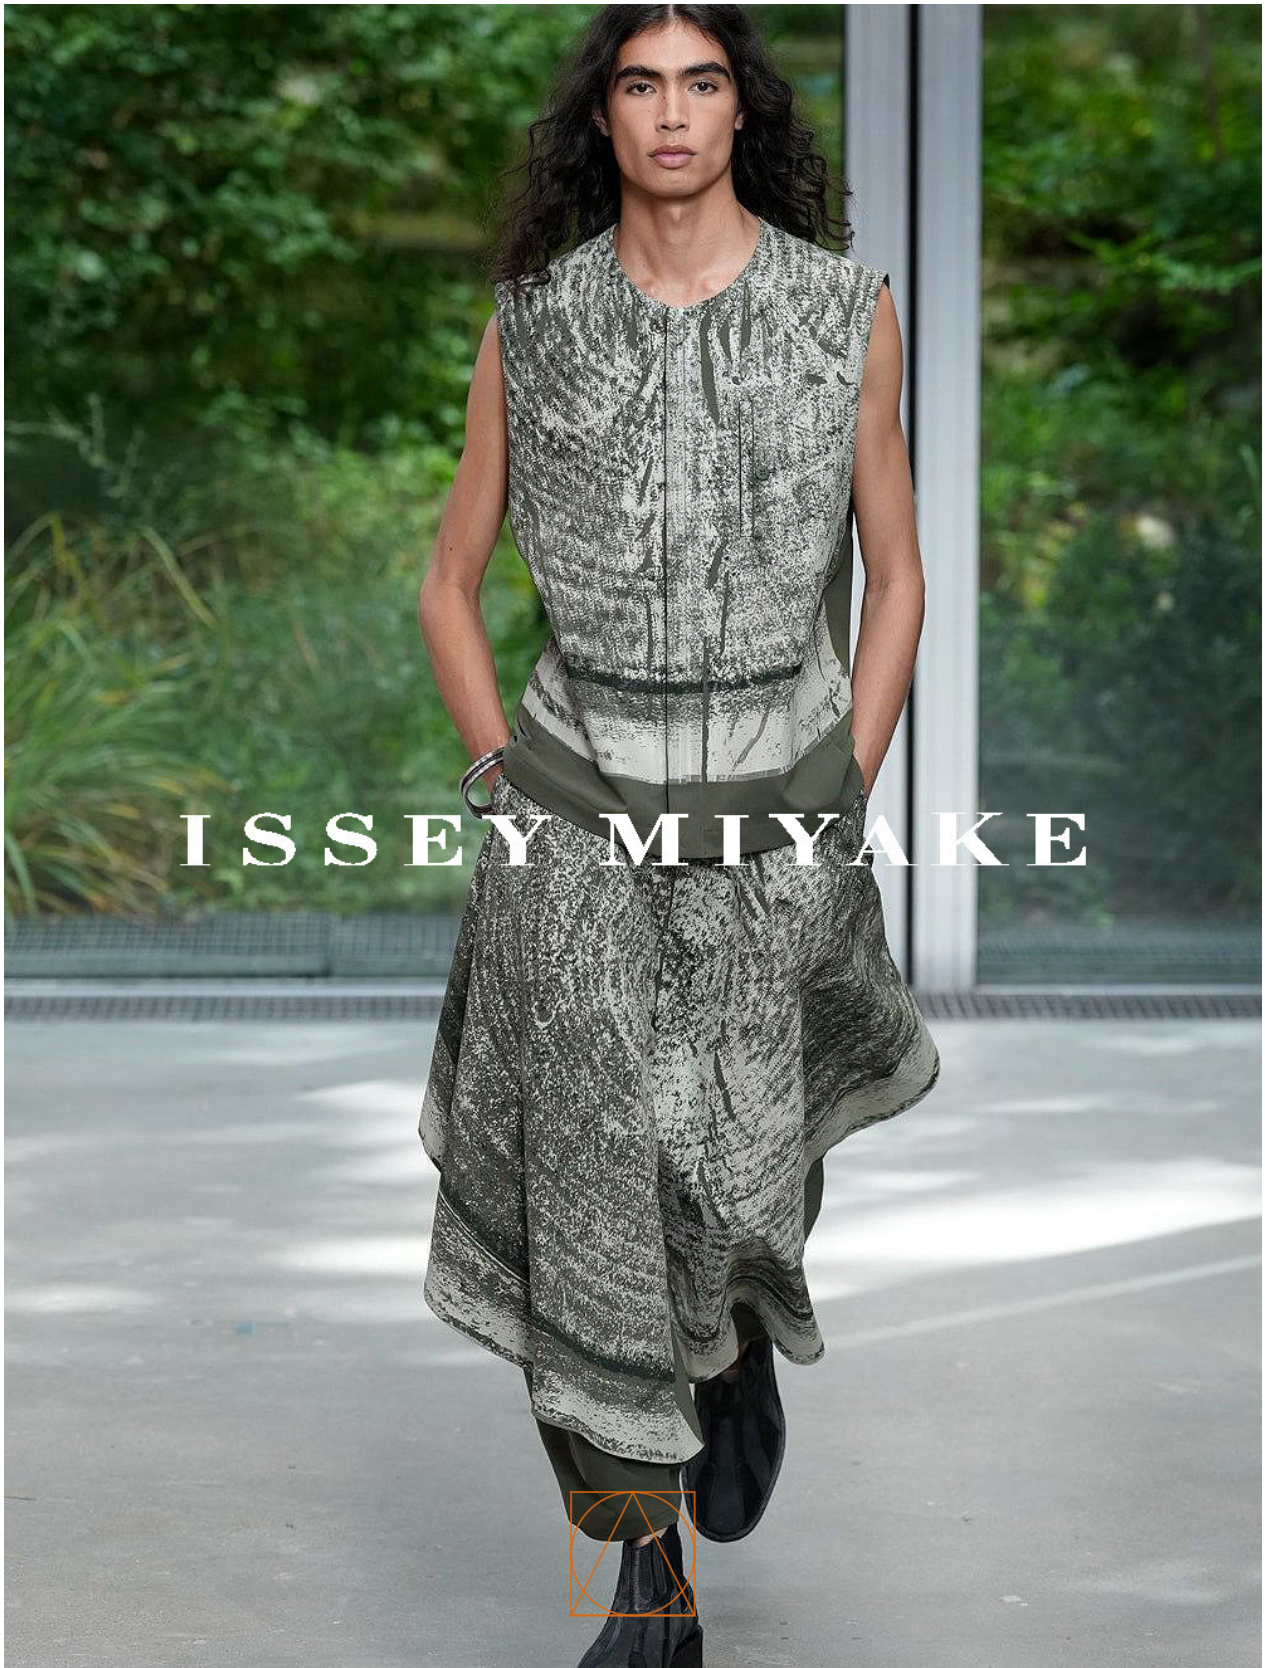

IZAIO

MANAGEMENT

ISSEY MIYAKE

MELWIN GRONDIN

HEIGHT	CHEST	WAIST	HIPS	HAIR	EYES	SUIT	SHOES
185	88	68	85	brown	brown	48	41

www.izaio.de