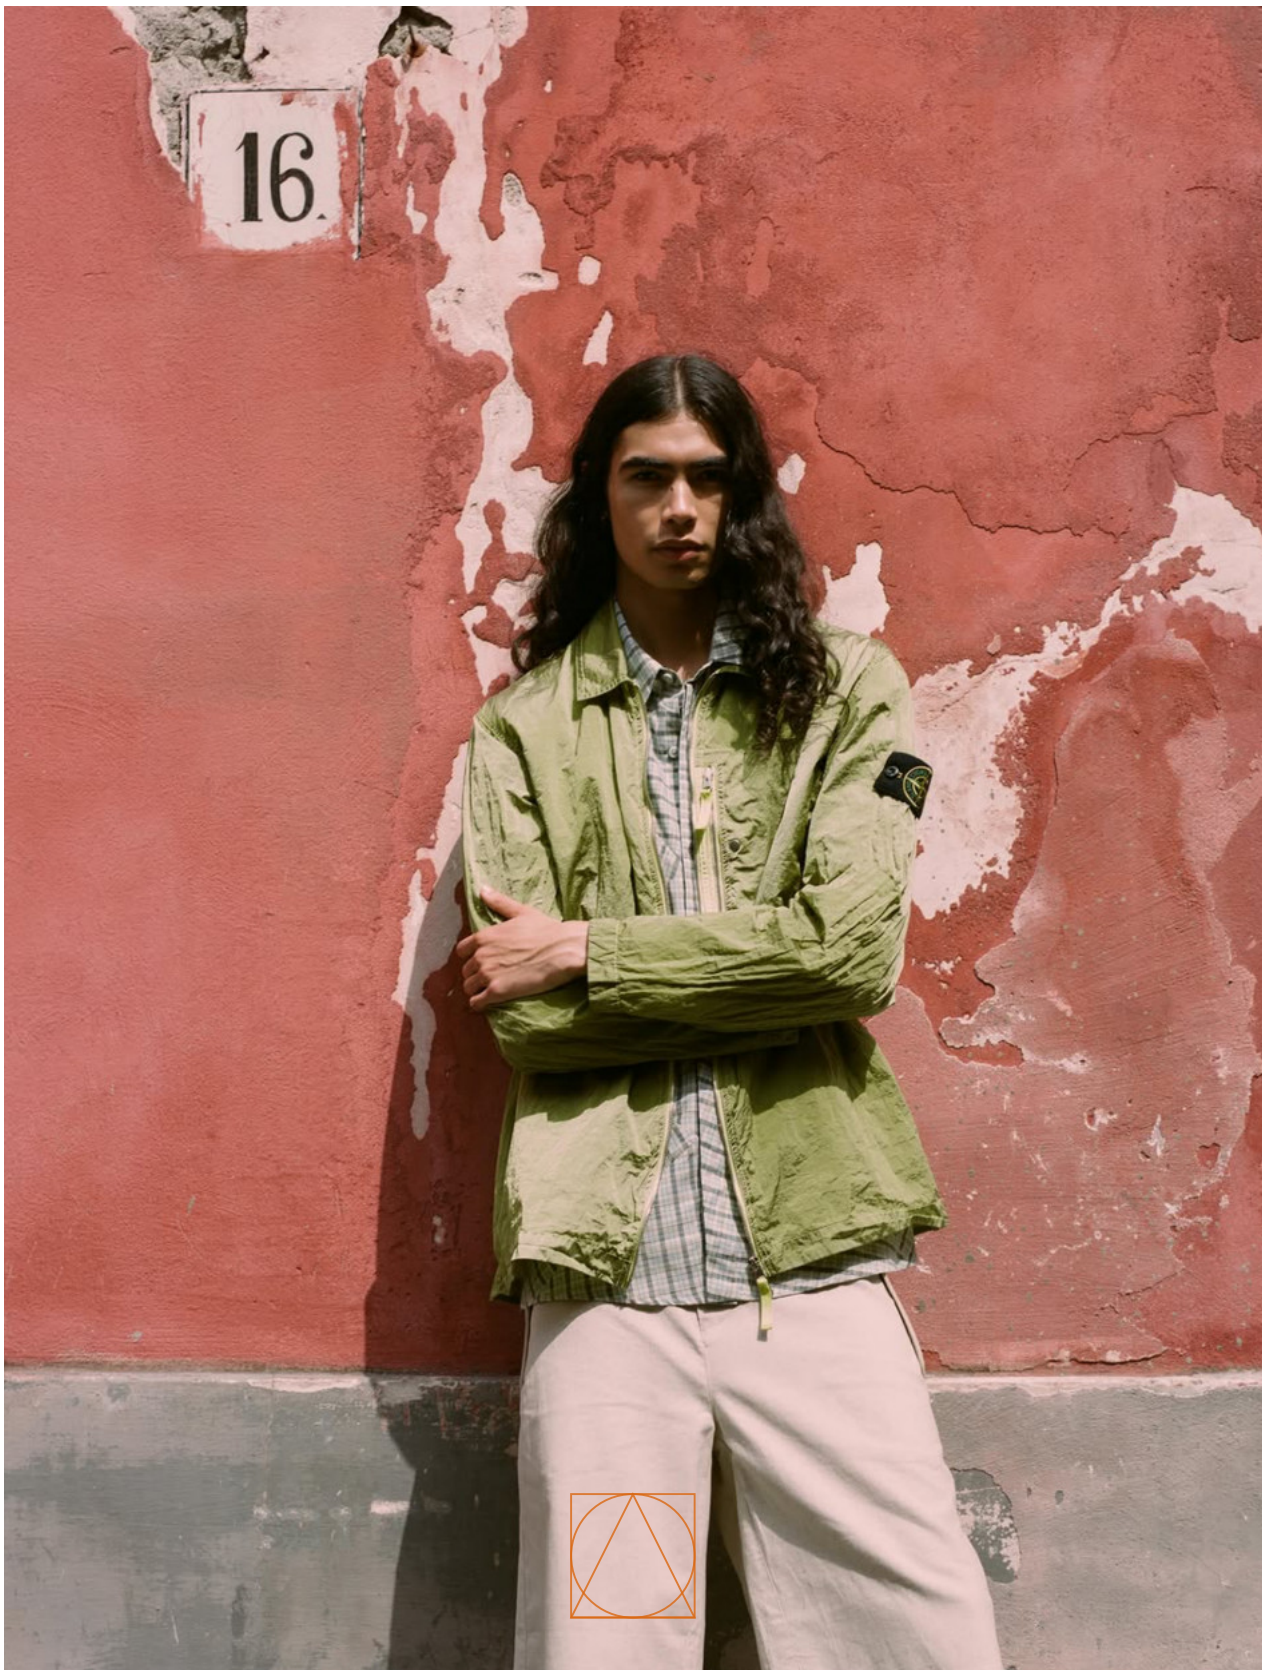

IZAIO

MANAGEMENT

MELWIN GRONDIN

HEIGHT	CHEST	WAIST	HIPS	HAIR	EYES	SUIT	SHOES
185	88	68	85	brown	brown	48	41

www.izaio.de