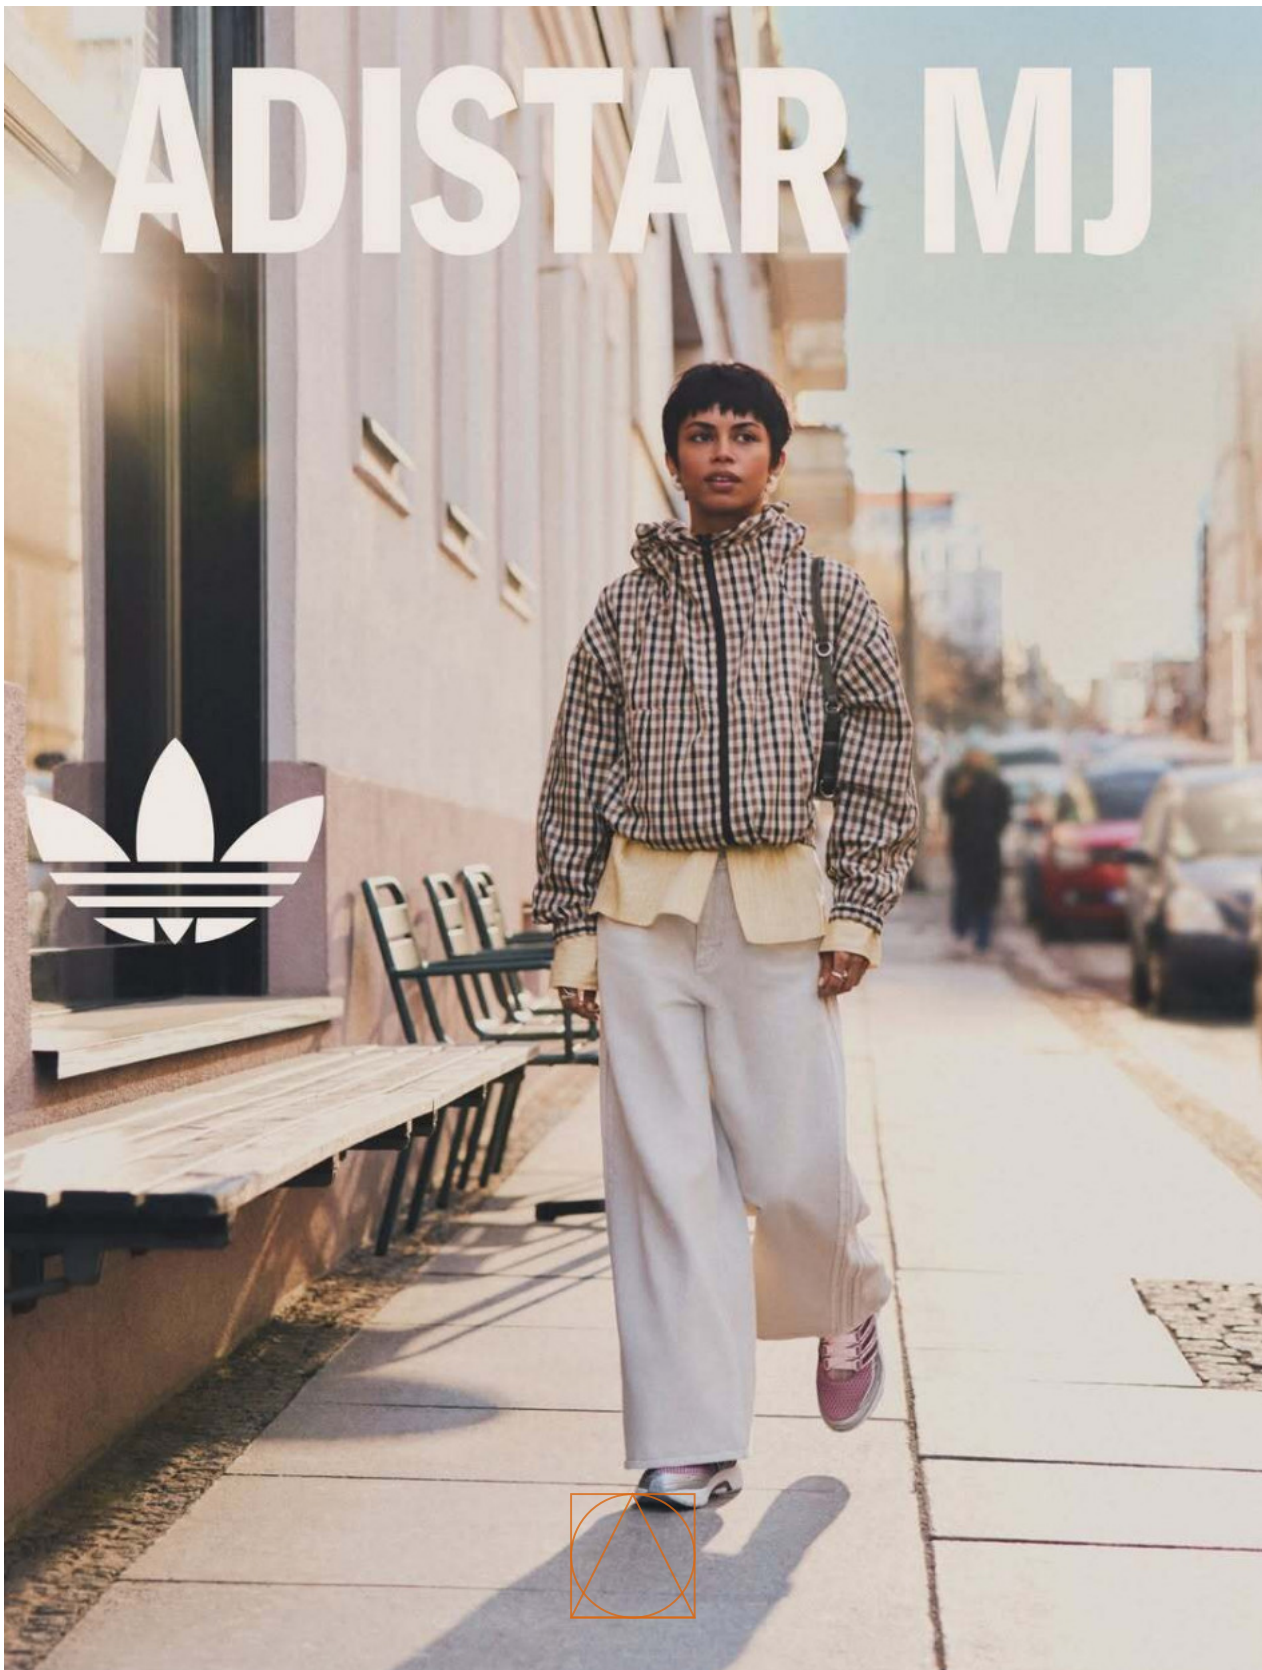

IZAIO

MANAGEMENT

ADISTAR MJ

RIYA HAMID

HEIGHT	BUST	WAIST	HIPS	HAIR	EYES	DRESS	SHOES
162	75	59	84	black	brown	34	38

www.izaio.de

IZAIO

MANAGEMENT