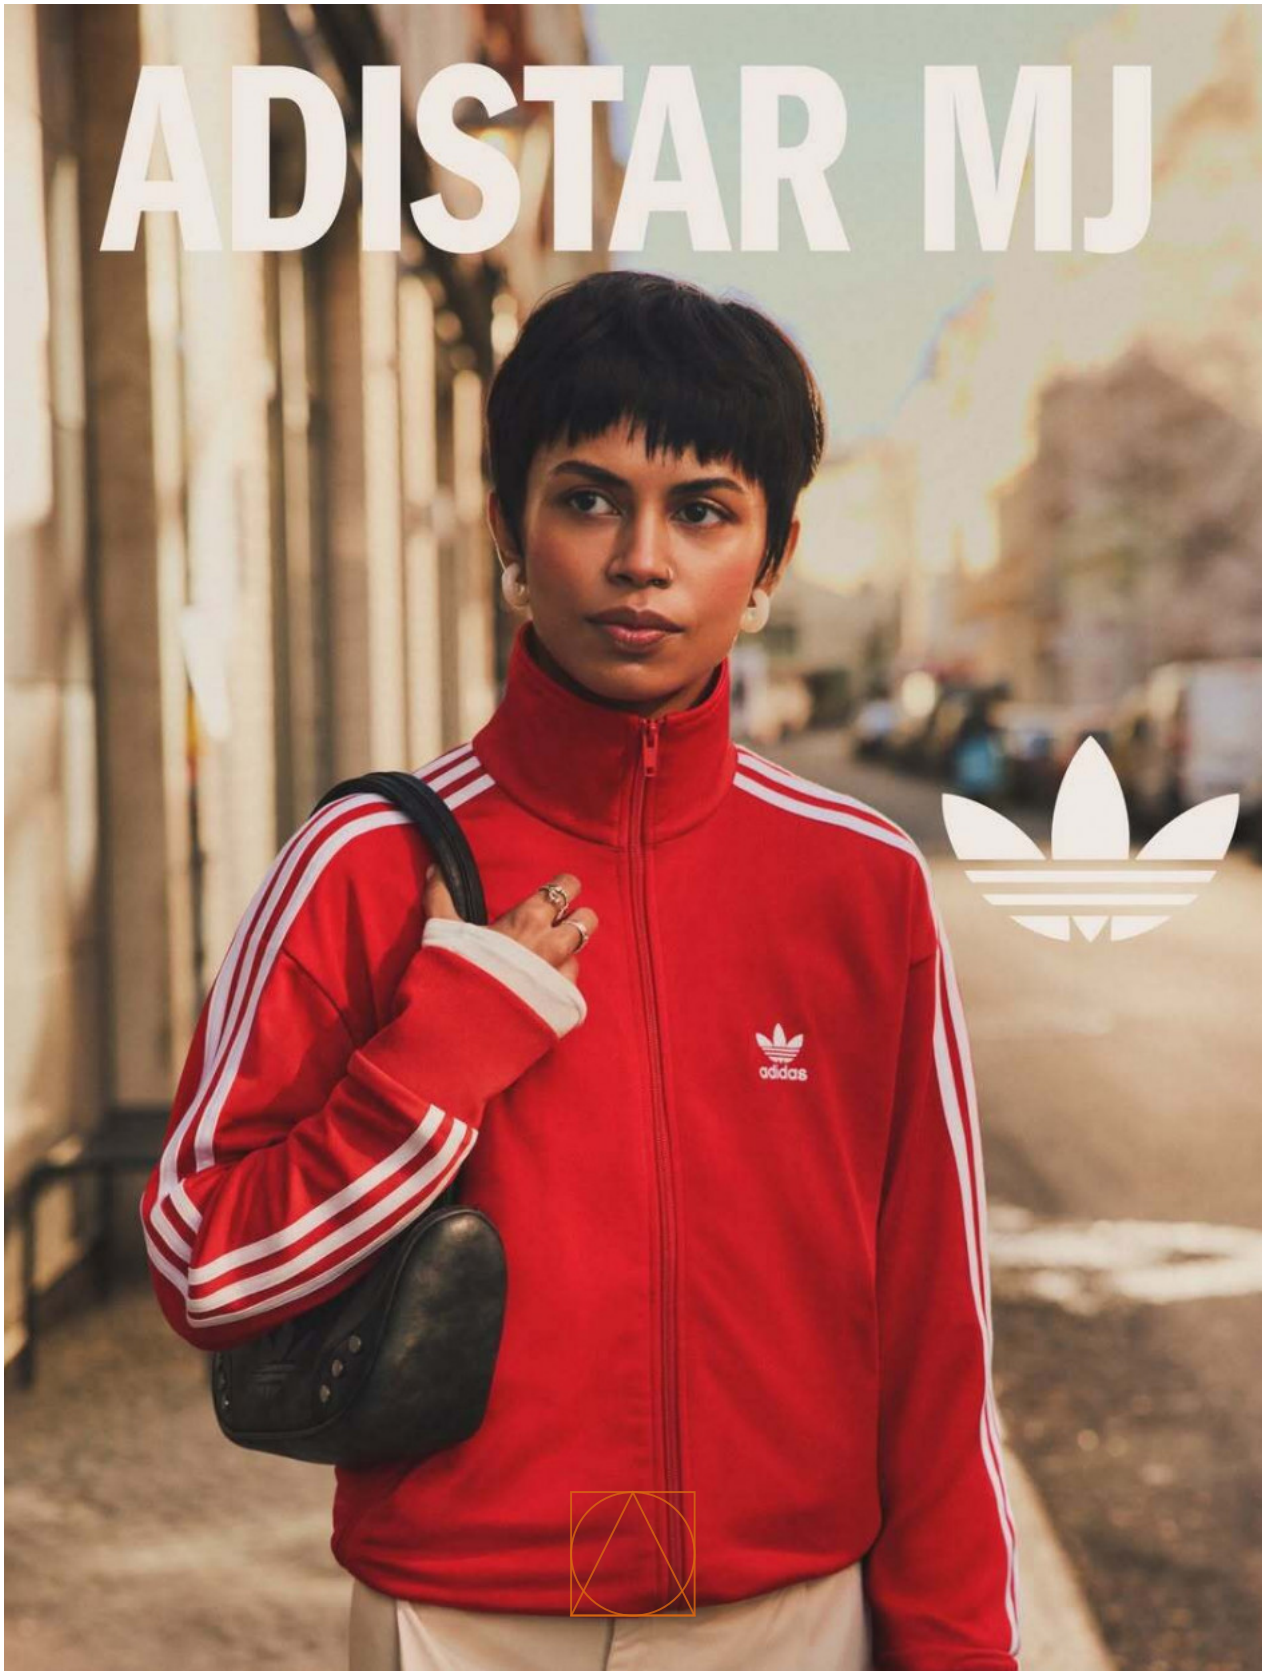

IZAIO

MANAGEMENT

ADISTAR MJ

RIYA HAMID

HEIGHT	BUST	WAIST	HIPS	HAIR	EYES	DRESS	SHOES
162	75	59	84	black	brown	34	38

www.izaio.de

IZAIO

MANAGEMENT