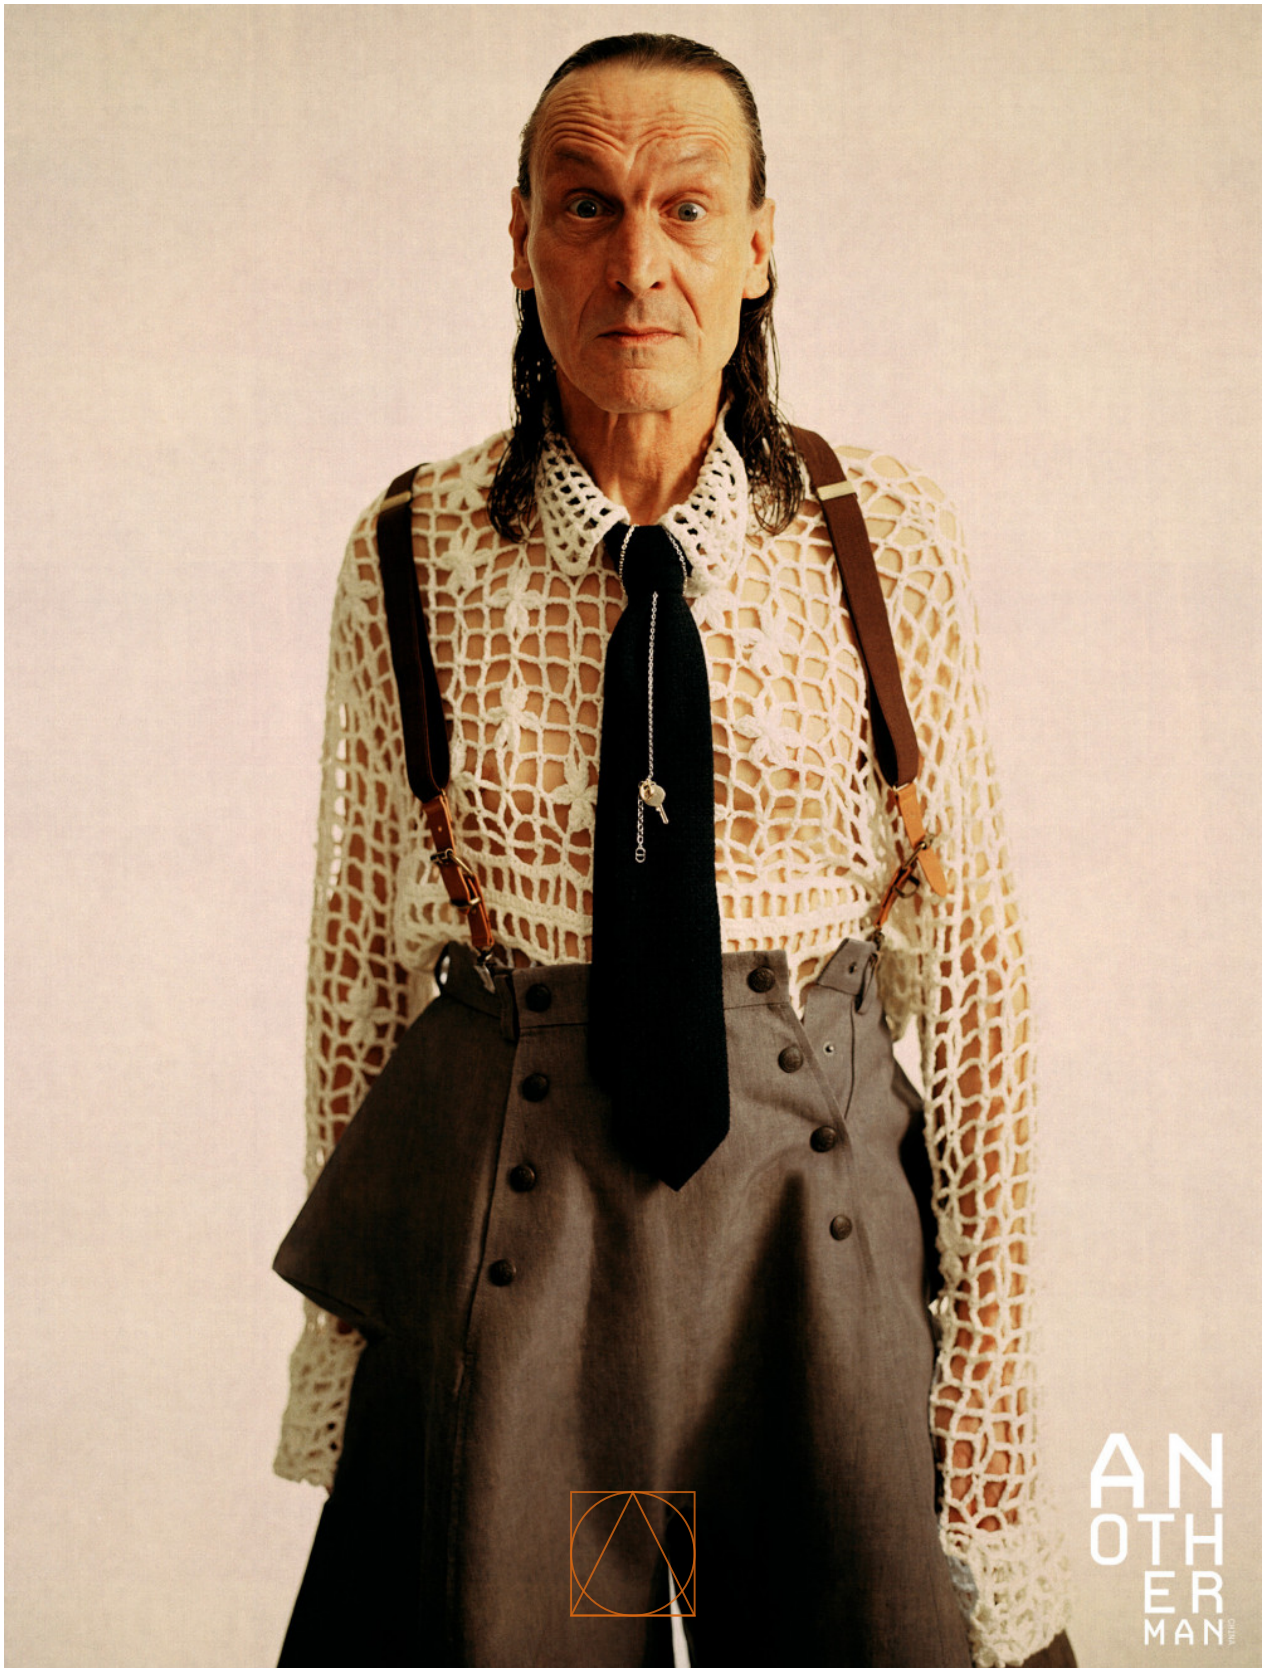

IZAIO

MANAGEMENT

PETE GOLDING

HEIGHT	CHEST	WAIST	HIPS	HAIR	EYES	SUIT	SHOES
189	91	83	101	brown	blue	50	45

www.izaio.de