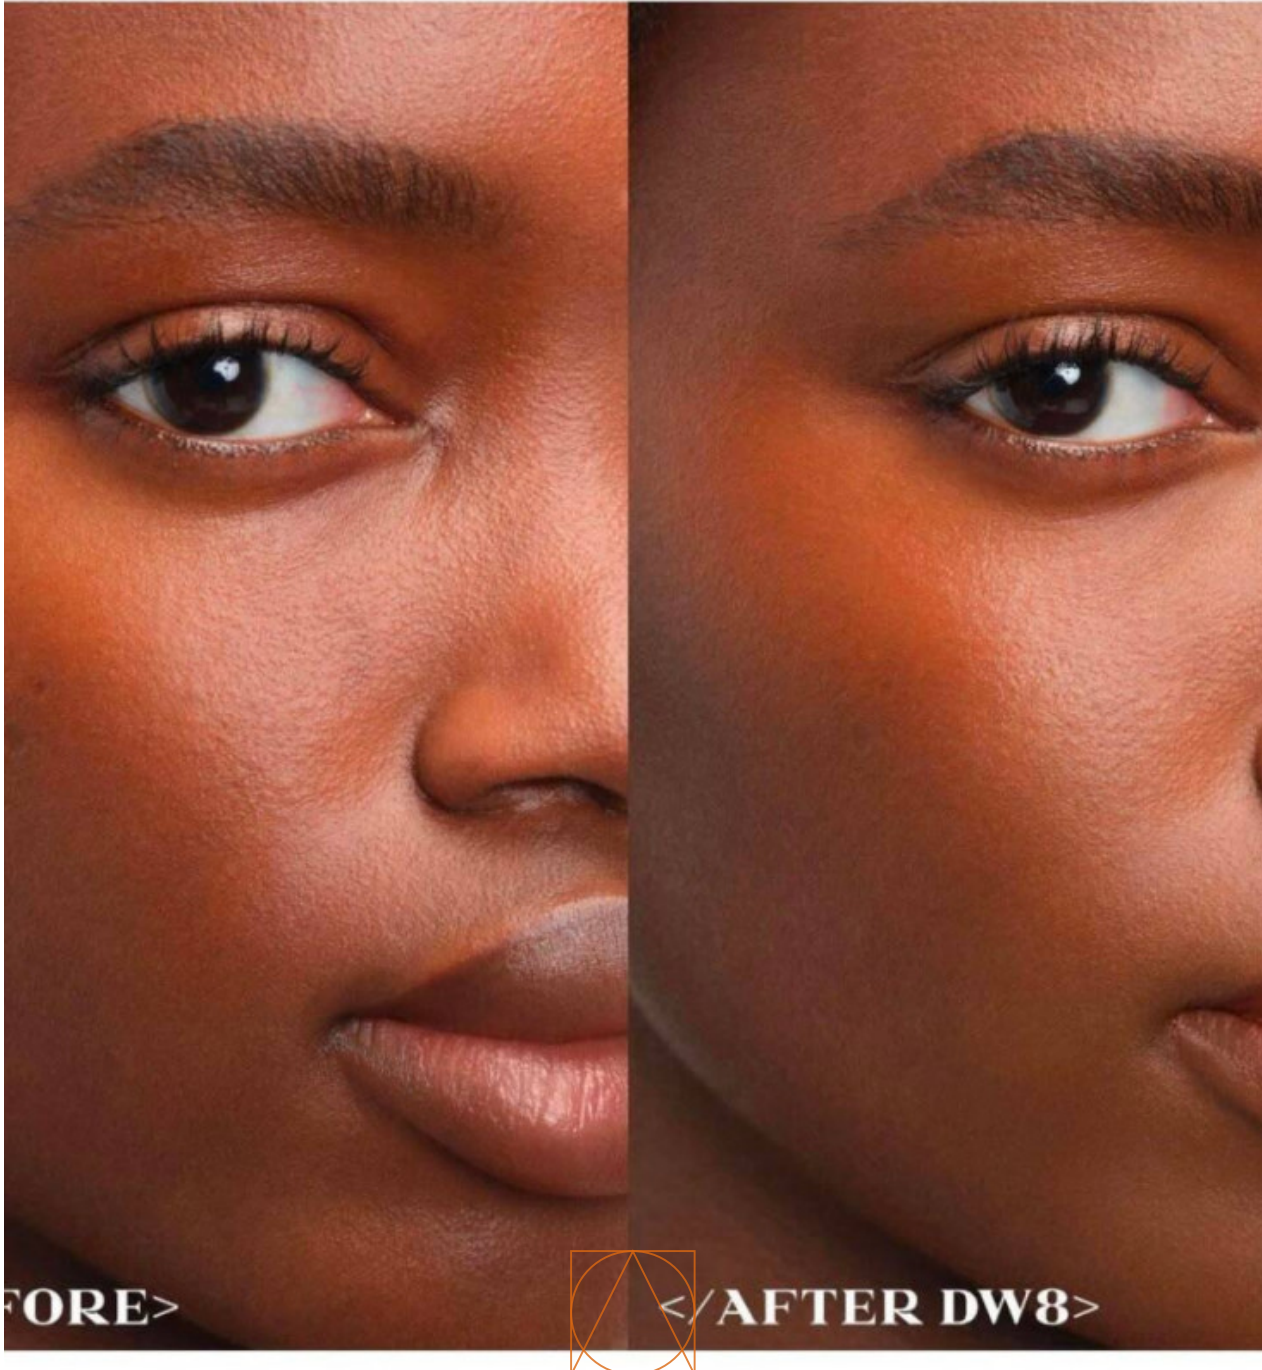

RADA
BEAUTY

**BLURRED Y
RADIANT FINIS**

LIGHT-DIFFUSING MICRO-FILTER PEARL
SMOOTHES THE LOOK OF

MUSU NDURE

HEIGHT	BUST	WAIST	HIPS	HAIR	EYES	DRESS	SHOES
172	78	60	88	black	brown	34	39

PRADA
BEAUTY

MUSU NDURE