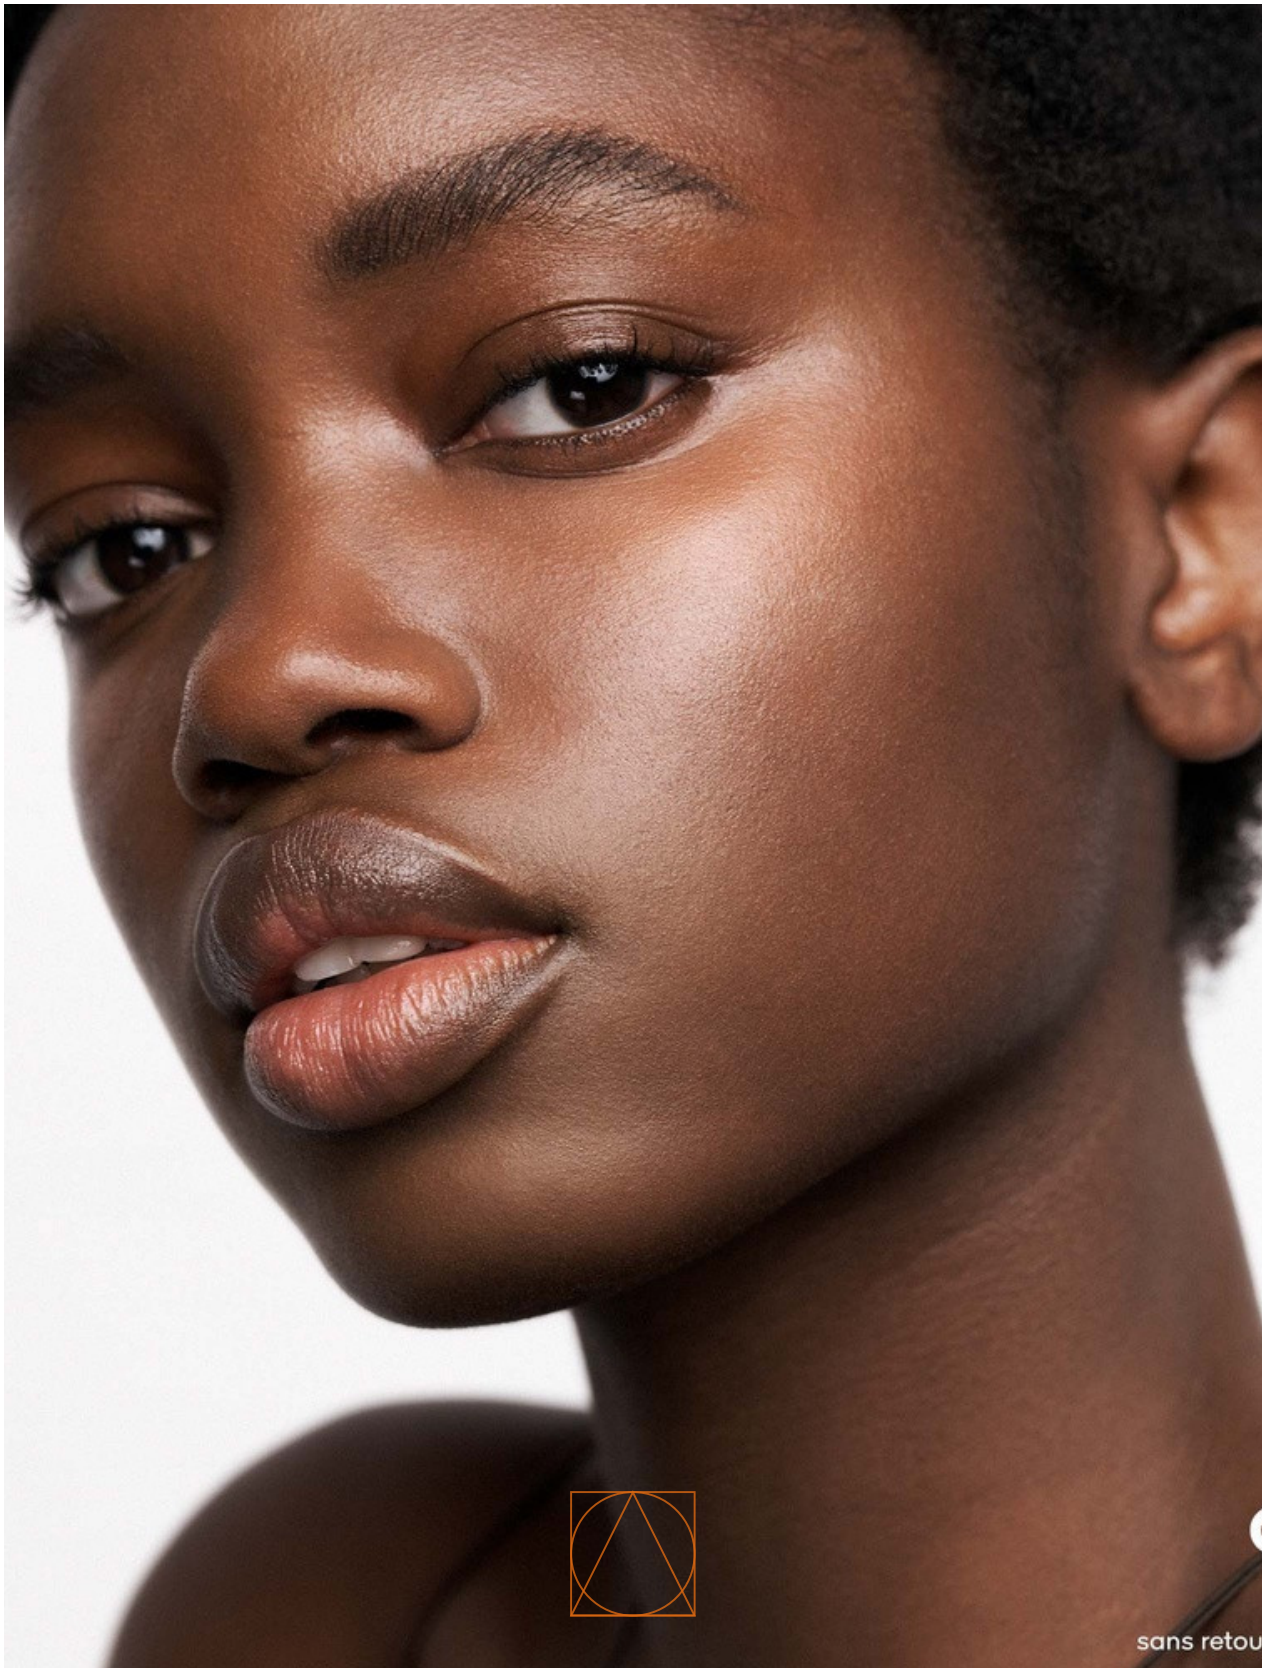

IZAIO

MANAGEMENT

sans retou

MUSU NDURE

HEIGHT	BUST	WAIST	HIPS	HAIR	EYES	DRESS	SHOES
172	78	60	88	black	brown	34	39

www.izaio.de