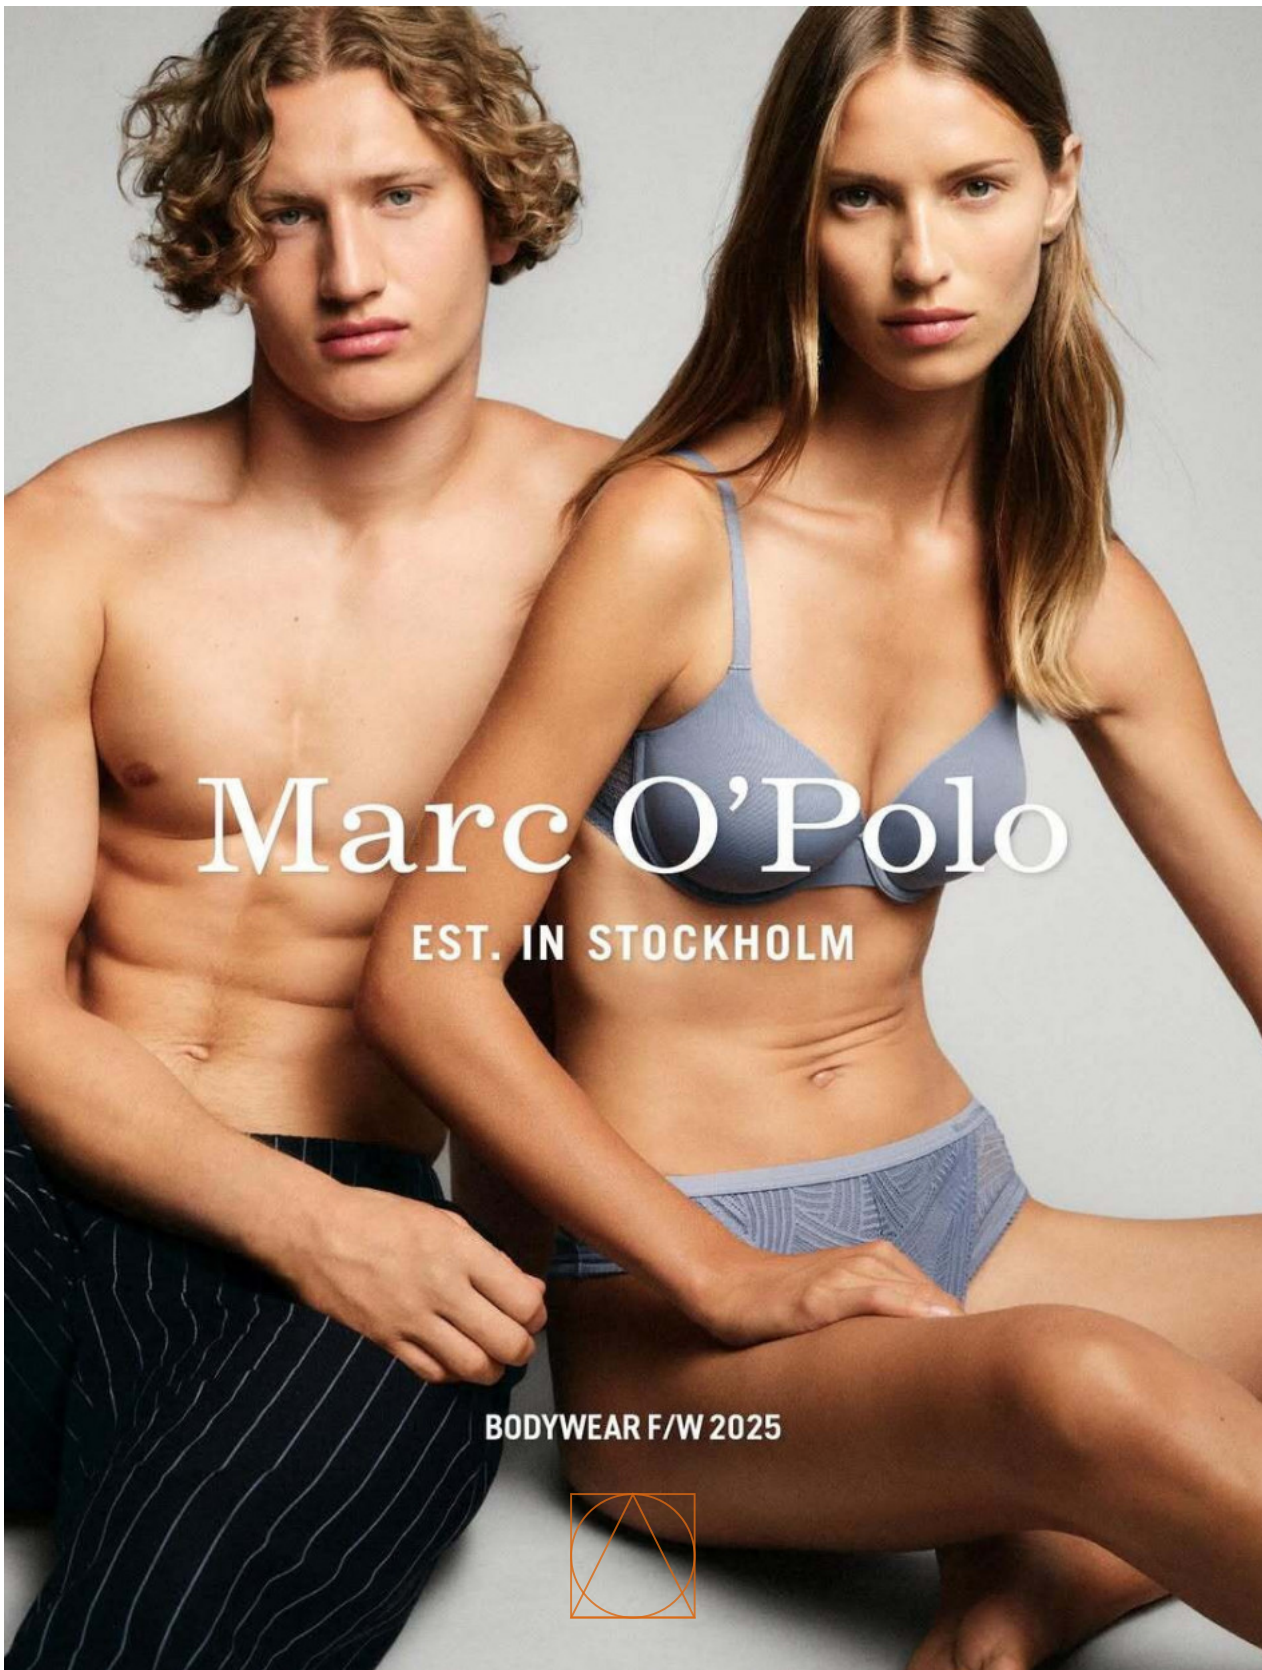

Marc O'Polo

EST. IN STOCKHOLM

BODYWEAR F/W 2025

BRENNAN ALDRED

HEIGHT	CHEST	WAIST	HIPS	HAIR	EYES	SUIT	SHOES
180	97	80	96	blonde	blue	50	42

www.izaio.de

IZAIO

MANAGEMENT